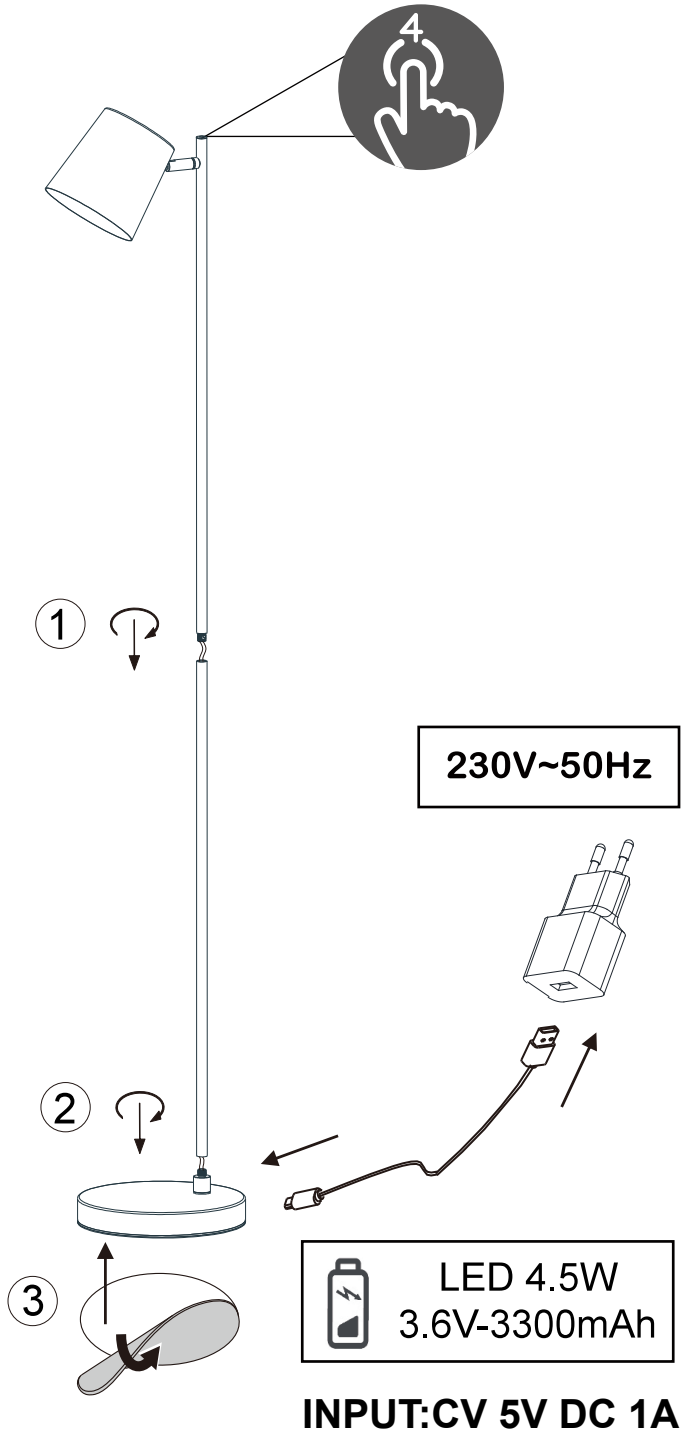

Developed in Germany by
Made in PRC

REV 2.3

≥ 5.5 HOURS

max. ON
3 HOURS

OFF ON

reality-leuchten.de/
R42111107