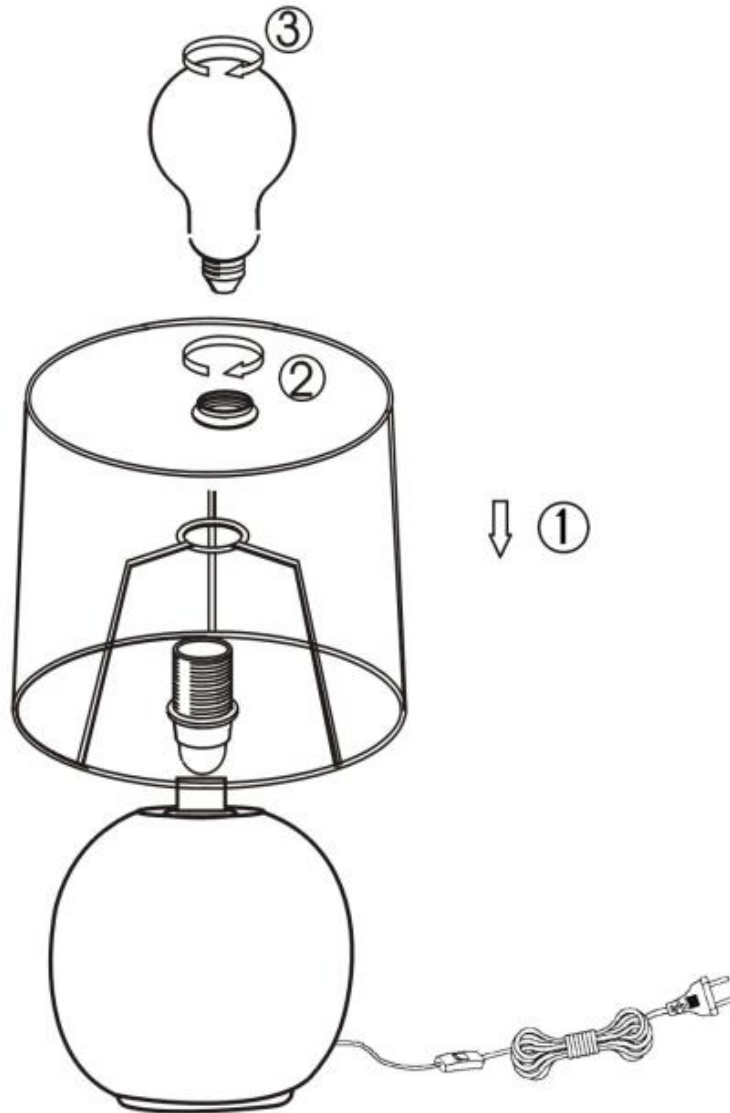

Developed in Germany by  
Made in PRC

REV 2.3

**230V~ 50Hz**  
**1 x E14 max.40W**

  
**reality-leuchten.de/**  
**R50821010**