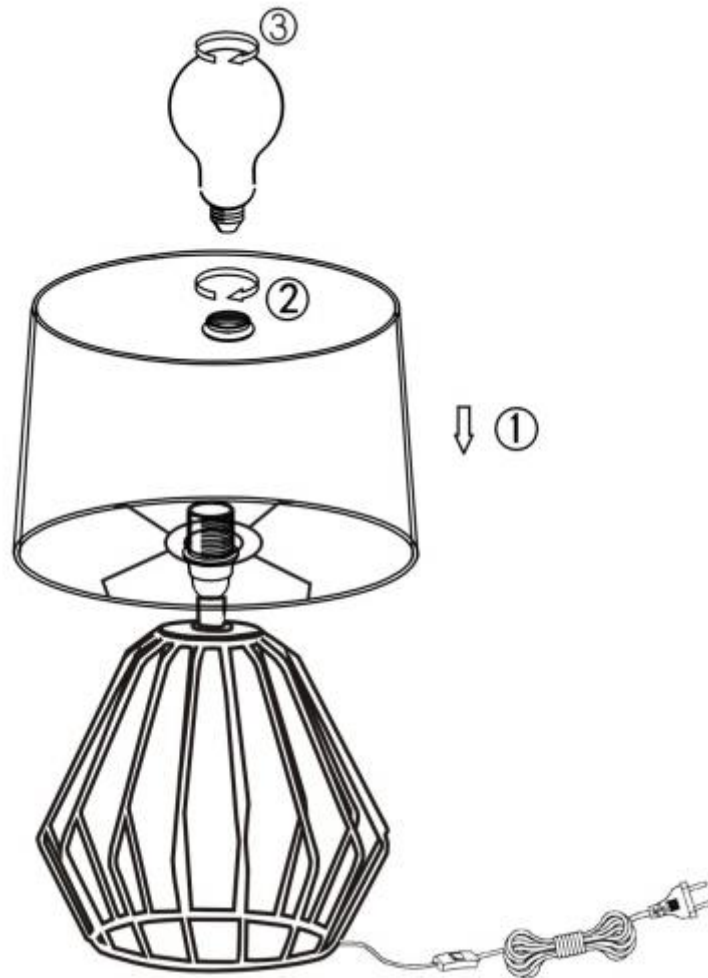

Developed in Germany by  
Made in PRC

REV 2.3

230V~ 50Hz  
1 x E14 max.40W

reality-leuchten.de/  
R50931001

IP 20