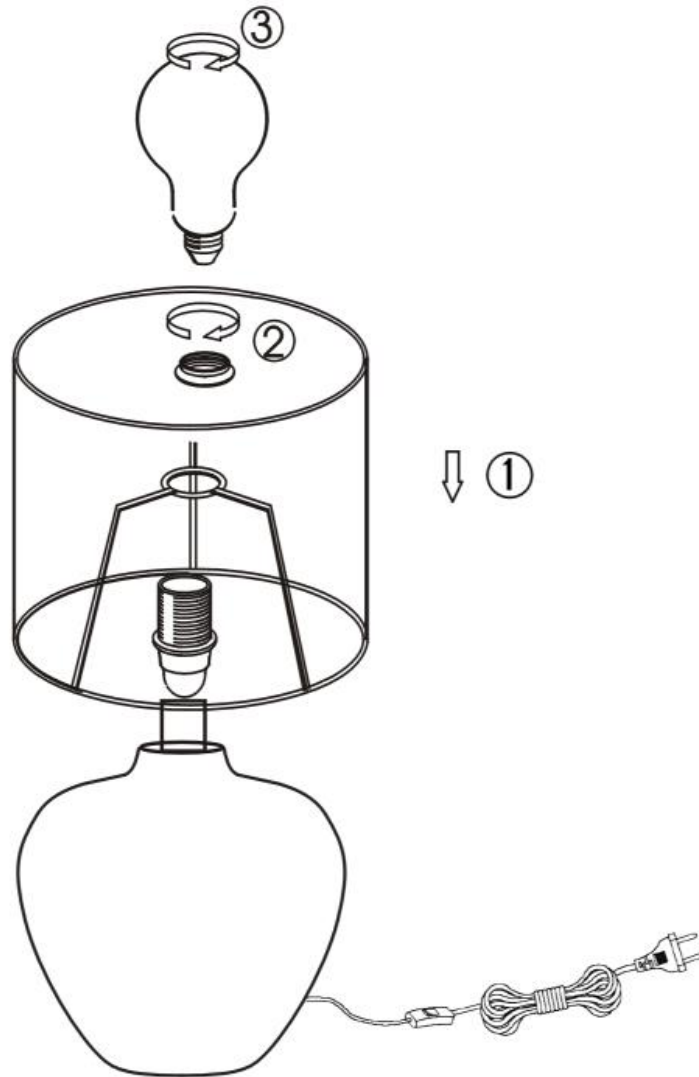

Developed in Germany by  
Made in PRC

REV 2.3

**230V~ 50Hz**  
**1 x E14 max.40W**

**reality-leuchten.de/**  
**R50961844**