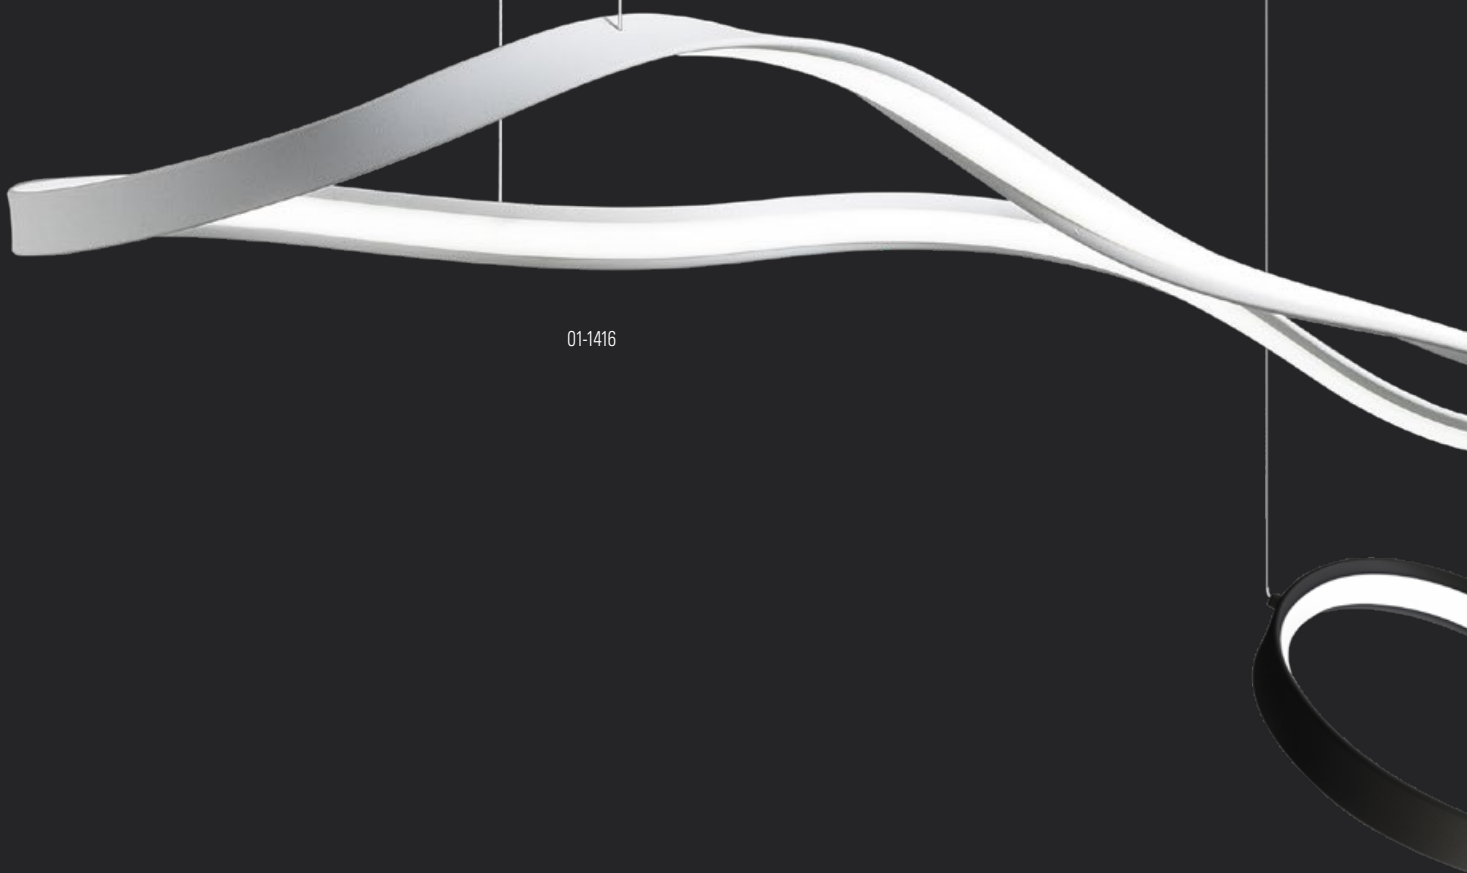

Nubo

01-1416

*Series of interior lighting fixtures
equipped with SMD LEDs, aluminium
and metal structure electrostatically
painted in sand white or sand black,
diffuser of opal white silicone.*

Nubo

01-1416