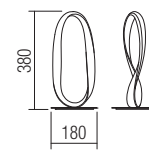

Led type	SMD LED 114 pcs x 0.11W
Power	11,6W
Input	220-240V, 50/60Hz
Color temperature	4000K
Lumen source	1380 lm
Lumen system	808 lm
CRI	85
Dimmable	☑

CE IP20

art. **01-1530 Sand White**
art. **01-2091 Sand Black**