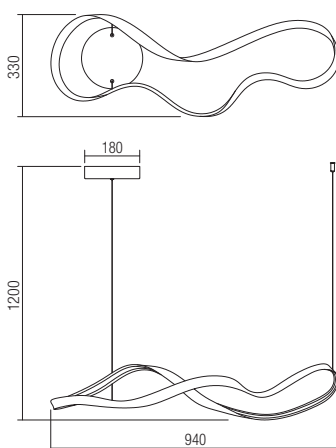

Led type	SMD LED 300 pcs x 0.13W
Power	34,5W
Input	220-240V, 50/60Hz
Color temperature	4000K
Lumen source	4450 lm
Lumen system	2498 lm
CRI	85
Dimmable (3 step)	☑

CE IP20

art. **01-1531 Sand White**
art. **01-2092 Sand Black**