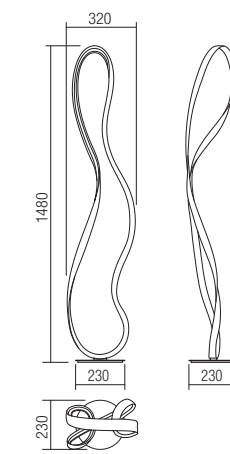

Led type	SMD LED 402 pcs x 0.09W
Power	34,5W
Input	220-240V, 50/60Hz
Color temperature	3000K
Lumen source	3900 lm
Lumen system	2256 lm
CRI	85
Dimmable	☑

CE IP20