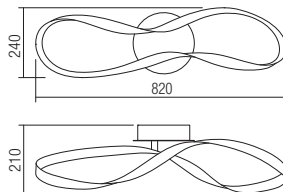

Led type	SMD LED 114 pcs x 0.11W
Power	11,5W
Input	220-240V, 50/60Hz
Color temperature	3000K
Lumen source	1350 lm
Lumen system	762 lm
CRI	85
Not dimmable	☒

CE IP20

art. 01-1414 Sand White
art. 01-2084 Sand Black