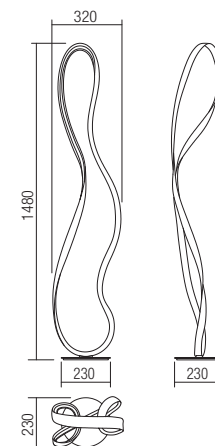

Led type	SMD LED 402 pcs x 0.09W
Power	34,5W
Input	220-240V, 50/60Hz
Color temperature	4000K
Lumen source	4050 lm
Lumen system	2369 lm
CRI	85
Dimmable	☑

CE IP20