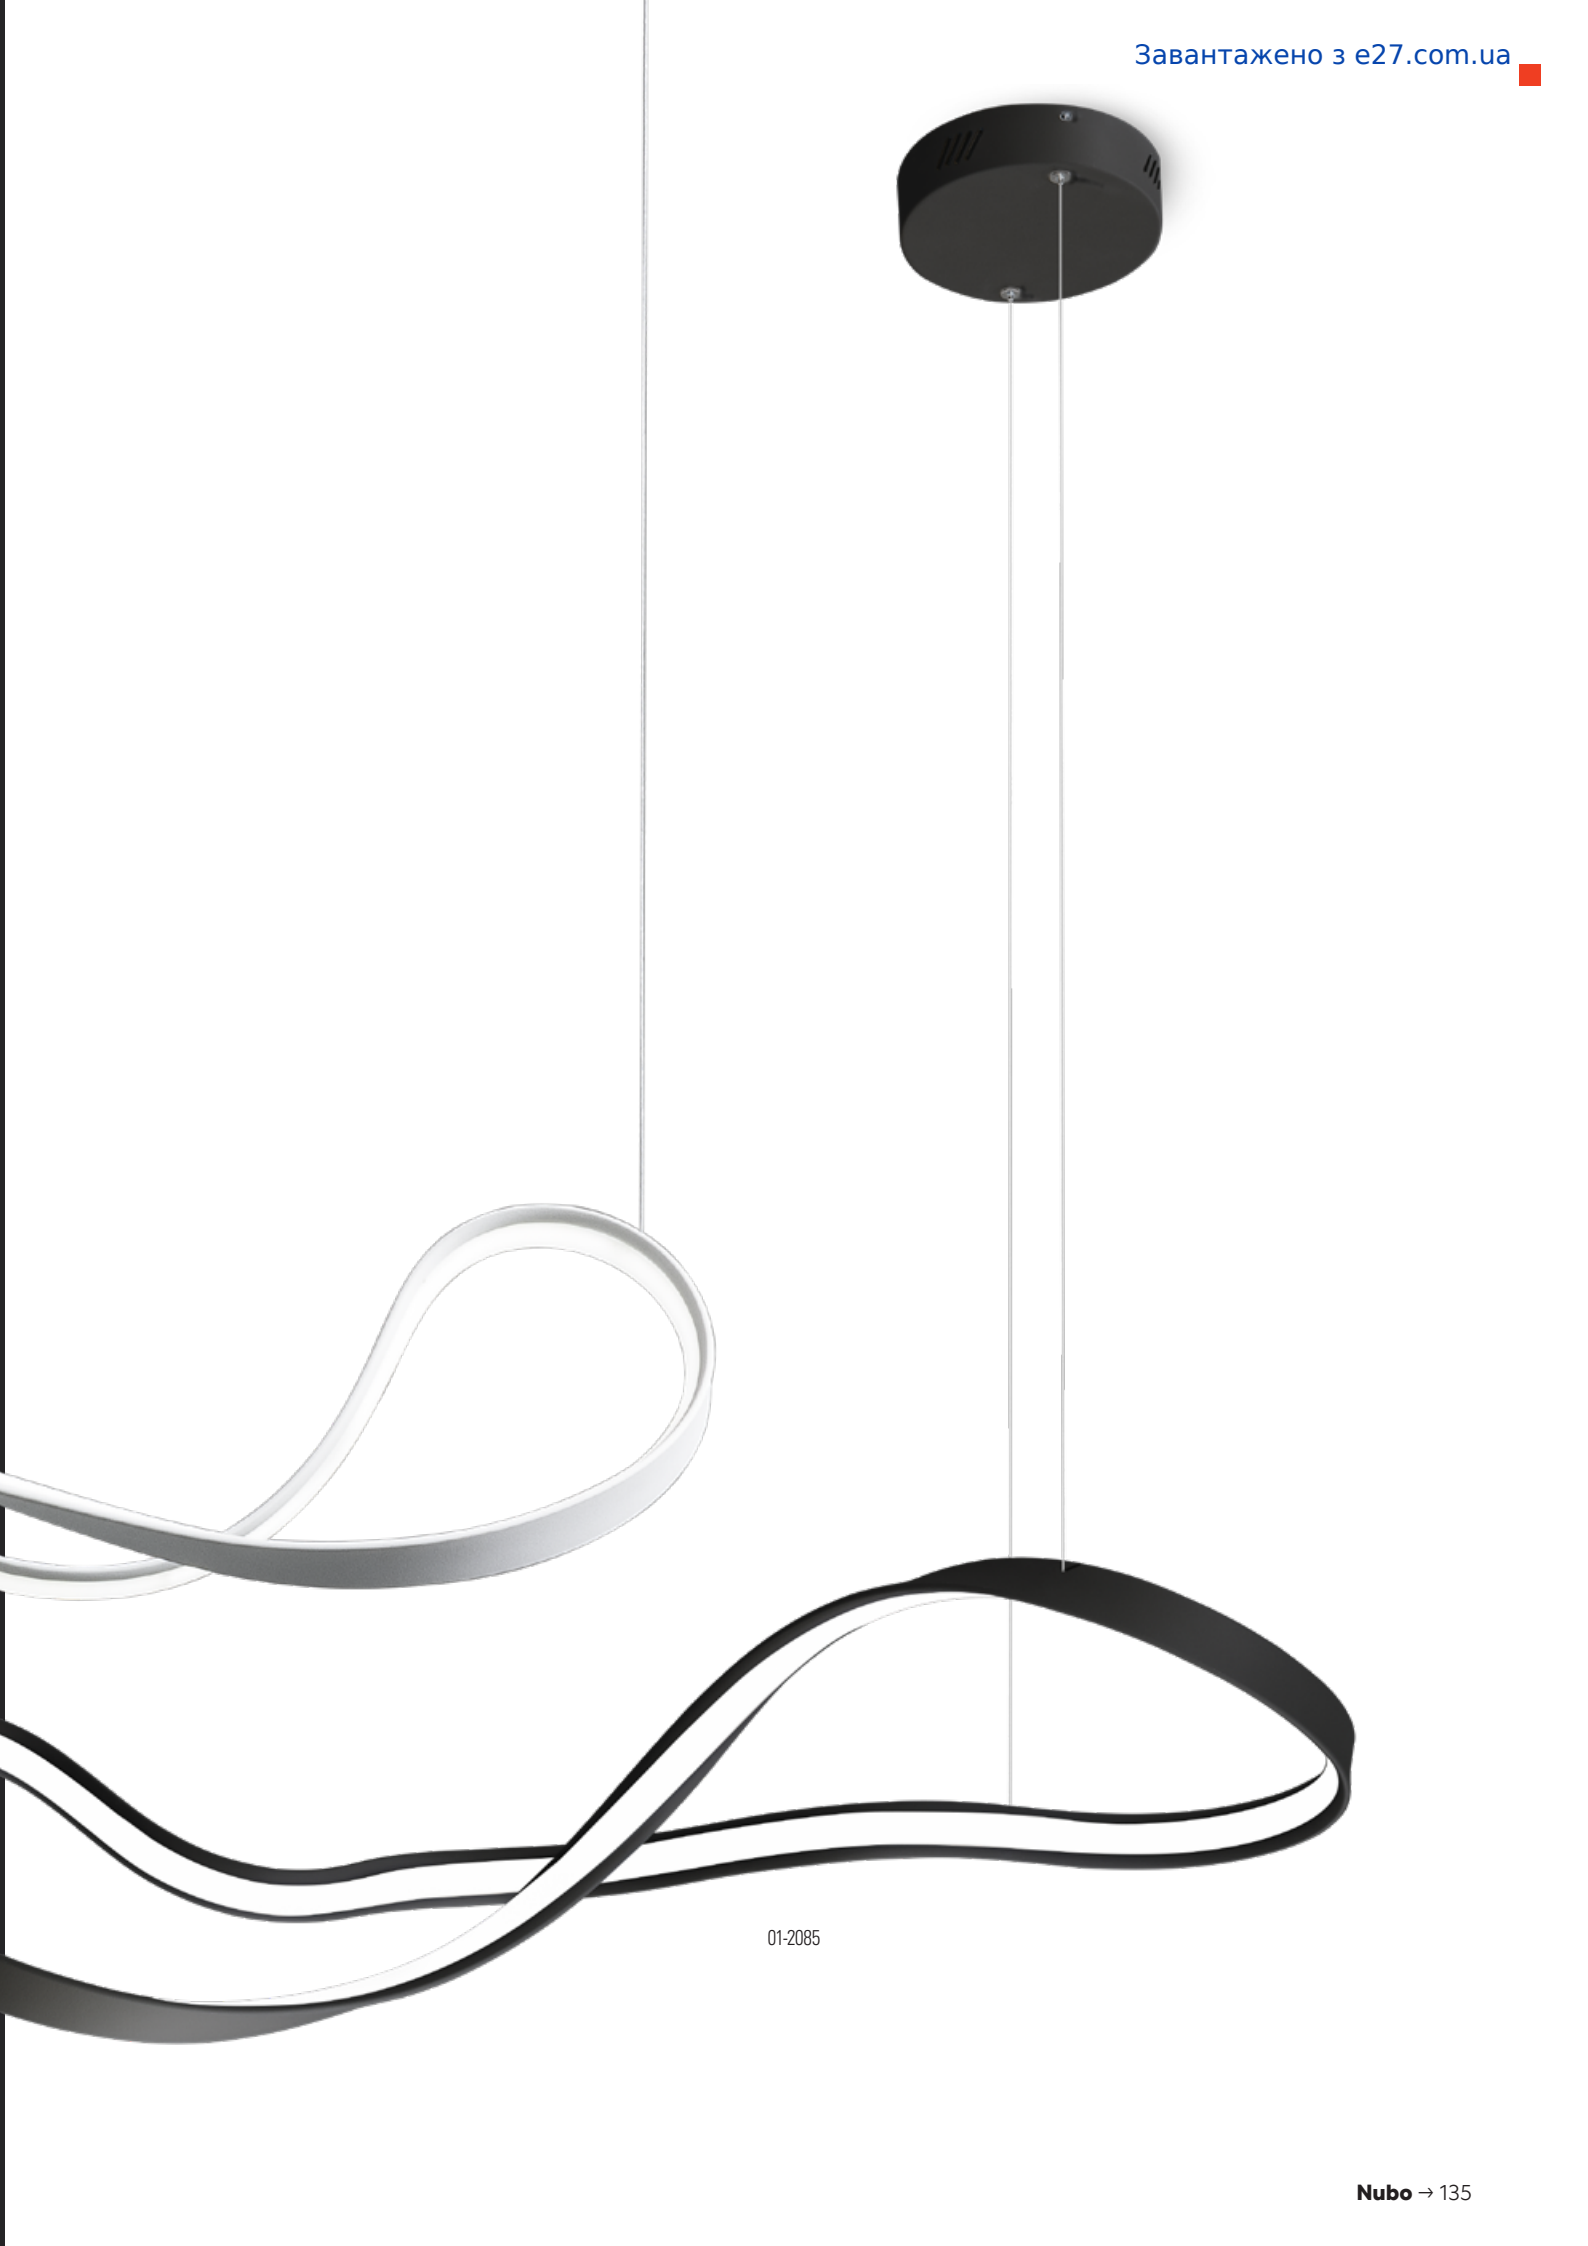

Nubo

01-1416

*Series of interior lighting fixtures
equipped with SMD LEDs, aluminium
and metal structure electrostatically
painted in sand white or sand black,
diffuser of opal white silicone.*

Nubo

01-1416