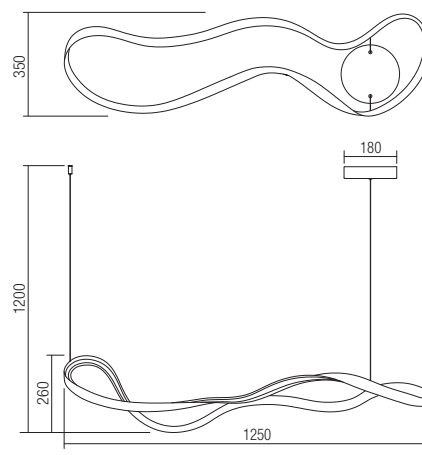

Led type	SMD LED 378 pcs x 0.13W
Power	43W
Input	220-240V, 50/60Hz
Color temperature	4000K
Lumen source	5780 lm
Lumen system	3129 lm
CRI	85
Dimmable (3 step)	☑

CE IP20

art. **01-1532 Sand White**
art. **01-2094 Sand Black**