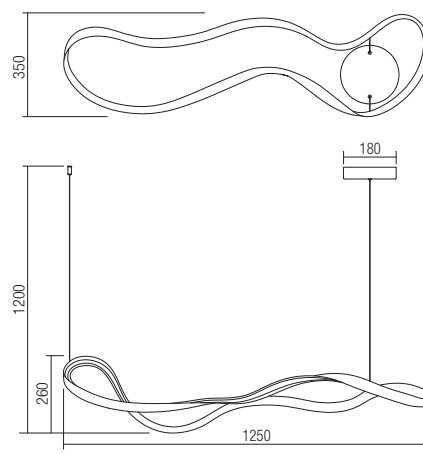

Led type	SMD LED 378 pcs x 0.13W
Power	43W
Input	220-240V, 50/60Hz
Color temperature	3000K
Lumen source	5600 lm
Lumen system	2980 lm
CRI	85
Dimmable (3 step)	☑

CE IP20

art. 01-1417 Sand White
art. 01-2088 Sand Black