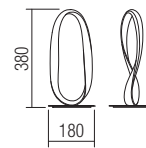

Led type	SMD LED 114 pcs x 0.11W
Power	11,6W
Input	220-240V, 50/60Hz
Color temperature	3000K
Lumen source	1250 lm
Lumen system	762 lm
CRI	85
Dimmable	☑

CE IP20

art. 01-1415 Sand White
art. 01-2085 Sand Black