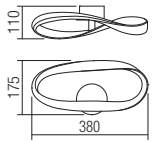

Led type	SMD LED 114 pcs x 0.11W
Power	11,5W
Input	220-240V, 50/60Hz
Color temperature	3000K
Lumen source	1350 lm
Lumen system	762 lm
CRI	85
Not dimmable	☒

CE IP20

art. 01-1414 Sand White
art. 01-2084 Sand Black