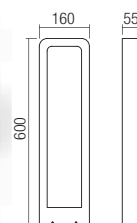

WALL LAMP • APLICĂ

Type Code Finishing

-  **90011** ■ DG
-  **90012** ■ DB

LED type	Input voltage	Power	Luminous Flux Source/system	CCT	Optics	CRI
COB LED OSRAM	220-240V	6W	723/408 lm	● 3000K	70°	85

Dimension

Photometry

BOLLARD • STĂLPIȘOR

Type Code Finishing

-  **90013** ■ DG
-  **90014** ■ DB

LED type	Input voltage	Power	Luminous Flux Source/system	CCT	Optics	CRI
COB LED EDISON	220-240V	9W	1265/688 lm	● 3000K	133°	85

Dimension

Photometry