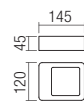

WALL LAMP • APLICĂ

Type Code Finishing

-  **90011** ■ DG
-  **90012** ■ DB

LED type	Input voltage	Power	Luminous Flux Source/system	CCT	Optics	CRI
COB LED OSRAM	220-240V	6W	723/408 lm	● 3000K	70°	85

Dimension