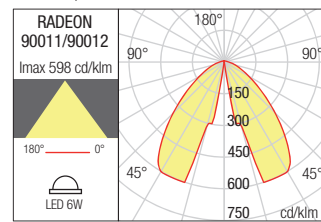

Dimension

Photometry