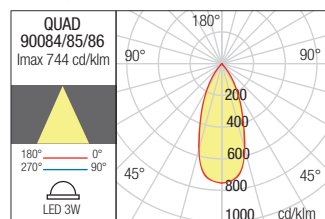

Dimension

Photometry