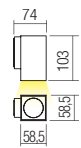

Dimension

Photometry

**WALL LAMP • APLICĂ**

Type	Code	Finish
------	------	--------

	<b>90084</b>	■ MWH
	<b>90085</b>	■ DG
	<b>90086</b>	■ DB

LED type	Input voltage	Power	Luminous Flux Source/system	CCT	Optics	CRI
COB LED, 1 pcs.	220-240V	3W	360/280lm	● 3000K	40°	82

Dimension

Photometry

**WALL LAMP • APLICĂ**

Type	Code	Finish
------	------	--------

	<b>90087</b>	■ MWH
	<b>90088</b>	■ DG
	<b>90089</b>	■ DB

LED type	Input voltage	Power	Luminous Flux Source/system	CCT	Optics	CRI
COB LED, 2 pcs.	220-240V	2 x 3W	660/540lm	● 3000K	40°	82

Dimension

Photometry