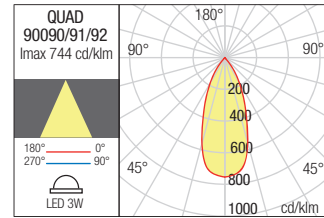

Dimension

Photometry

**WALL LAMP • APLICĂ**

Type	Code	Finish
------	------	--------

	<b>90084</b>	■ MWH
	<b>90085</b>	■ DG
	<b>90086</b>	■ DB

LED type	Input voltage	Power	Luminous Flux Source/system	CCT	Optics	CRI
COB LED, 1 pcs.	220-240V	3W	360/280lm	● 3000K	40°	82