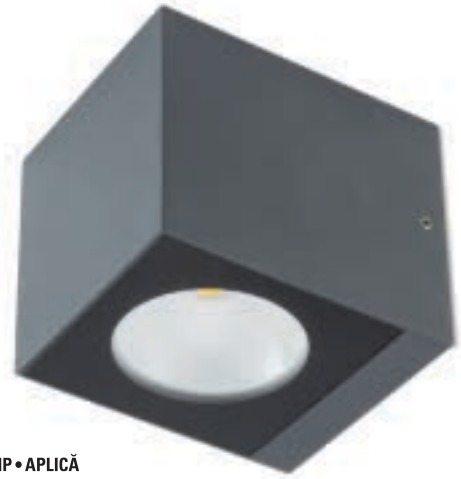

CEILING LAMP • PLAFONIERĂ

Type	Code	Finish
	90103	MWH
	90104	DG
	90105	DB

LED type	Input voltage	Power	Luminous Flux Source/system	CCT	Optics	CRI
COB LED, 1 pcs.	220-240V	6W	660/580 lm	3000K	70°	82

WALL LAMP • APLICĂ

Type	Code	Finish
	90097	MWH
	90098	DG
	90099	DB

LED type	Input voltage	Power	Luminous Flux Source/system	CCT	Optics	CRI
COB LED, 1 pcs.	220-240V	6W	660/580 lm	3000K	70°	82

WALL LAMP • APLICĂ

Type	Code	Finish
	90100	MWH
	90101	DG
	90102	DB

LED type	Input voltage	Power	Luminous Flux Source/system	CCT	Optics	CRI
COB LED, 2 pcs.	220-240V	2 x 6W	1332/980 lm	3000K	70°	82