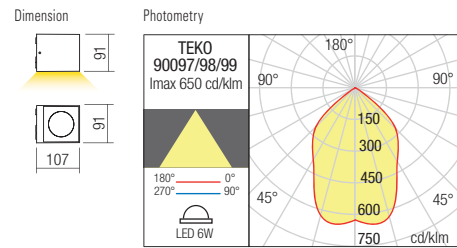

WALL LAMP • APLICĂ

Type	Code	Finish
	90097	MWH
	90098	DG
	90099	DB

LED type	Input voltage	Power	Luminous Flux Source/system	CCT	Optics	CRI
COB LED, 1 pcs.	220-240V	6W	660/580 lm	3000K	70°	82