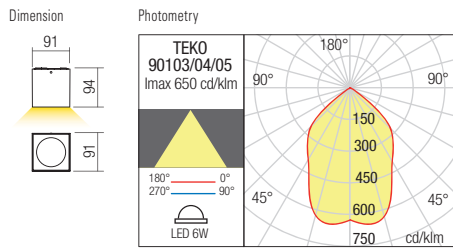

CEILING LAMP • PLAFONIERĂ

Type	Code	Finish
	90103	MWH
	90104	DG
	90105	DB

LED type	Input voltage	Power	Luminous Flux Source/system	CCT	Optics	CRI
COB LED, 1 pcs.	220-240V	6W	660/580 lm	3000K	70°	82

WALL LAMP • APLICĂ