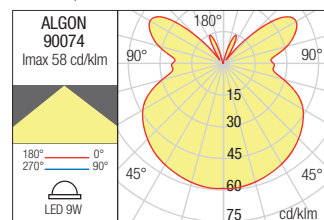

Dimension

Photometry

Algon

SMART MODELS FEATURES

TUYA APP

REDO APP

Wi-Fi CONNECTION

DIMMER
LIGHT INTENSITY
CONTROL