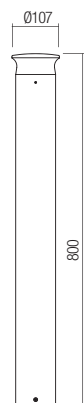

Type Code Finishing

LED type	Input voltage	Power	Luminous Flux Source/system	CCT	CRI
SMD LED 2835, 21 pcs.	220-240V	9W	855/603 lm	3000K	80

Dimension

Photometry

243

BOLLARD • STĂLPIȘOR

Type Code Finishing

LED type	Input voltage	Power	Luminous Flux Source/system	CCT	CRI
SMD LED 2835, 21 pcs.	220-240V	9W	855/603 lm	3000K	80

Dimension

Photometry

Algon

SMART MODELS FEATURES

TUYA APP

REDO APP

Wi-Fi CONNECTION

DIMMER
LIGHT INTENSITY
CONTROL