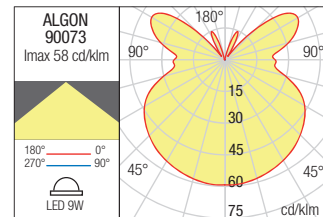

WALL LAMP • APLICĂ

Type Code Finishing

LED type	Input voltage	Power	Luminous Flux Source/system	CCT	CRI
SMD LED 2835, 21 pcs.	220-240V	9W	855/603 lm	3000K	80

Dimension

Photometry