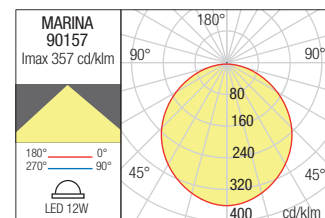

CEILING LAMP • PLAFONIERĂ

Type Code Finish

 **90157** ■ DG

LED type	Input voltage	Power	Luminous Flux Source/system	CCT	CRI
SMD LED 2835, 81 pcs.	220-240V	12W	1260/808 lm	3000K	80

Dimension

Photometry

CEILING LAMP • PLAFONIERĂ