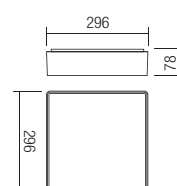

CEILING LAMP • PLAFONIERĂ

Type Code Finish

90158 ■ DG

LED type	Input voltage	Power	Luminous Flux Source/system	CCT	CRI
SMD LED 2835, 81 pcs.	220-240V	16W	1643/954 lm	3000K	80

Dimension