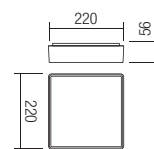

CEILING LAMP • PLAFONIERĂ

Type Code Finish

 **90157** ■ DG

LED type	Input voltage	Power	Luminous Flux Source/system	CCT	CRI
SMD LED 2835, 81 pcs.	220-240V	12W	1260/808 lm	3000K	80

Dimension

Photometry

CEILING LAMP • PLAFONIERĂ