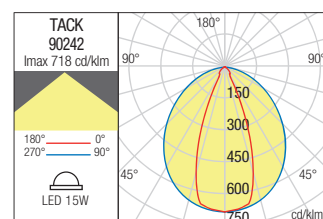

347

MINIPROJECTOR • MINIPROJECTOR

Type Code Finishing

90242 ■ DG

LED type	Input voltage	Power	Luminous Flux Source/system	CCT	CRI
SMD LED 2835, 84 pcs	220-240V	15W	1380/975 lm	● 3000K	80

Dimension

Photometry