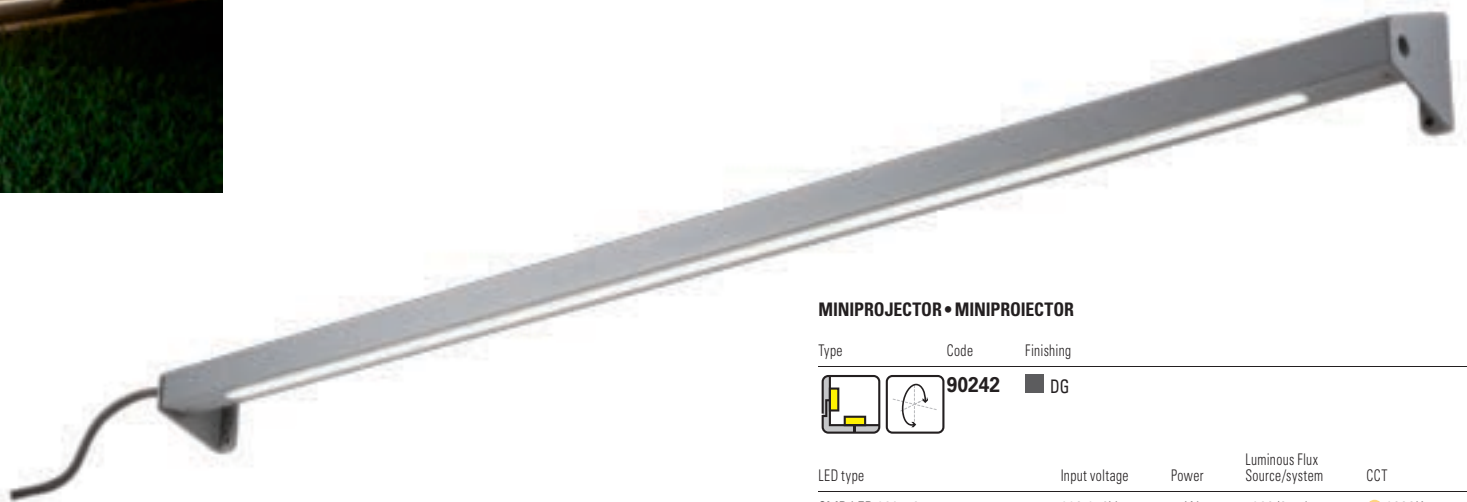

347

MINIPROJECTOR • MINIPROJECTOR

Type Code Finishing

90242 ■ DG

LED type	Input voltage	Power	Luminous Flux Source/system	CCT	CRI
SMD LED 2835, 84 pcs	220-240V	15W	1380/975 lm	● 3000K	80

Dimension

Photometry