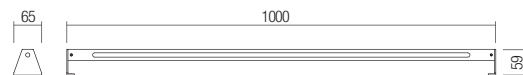

347

MINIPROJECTOR • MINIPROJECTOR

Type Code Finishing

90242 ■ DG

LED type	Input voltage	Power	Luminous Flux Source/system	CCT	CRI
SMD LED 2835, 84 pcs	220-240V	15W	1380/975 lm	● 3000K	80

Dimension

Photometry