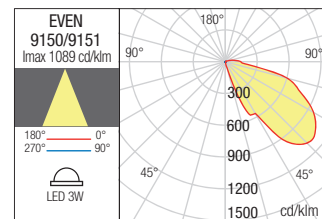

WALL LAMP • APLICĂ

Type	Code	Finishing	LED type	Input voltage	Power	Luminous Flux Source/system	CCT	CRI
	9150	MWH	SMD LED, 6 pcs.	220-240V	3W	288/160 lm	3000K	80
	9151	DG	SMD LED, 6 pcs.	220-240V	3W	288/160 lm	3000K	80

Dimension

Photometry