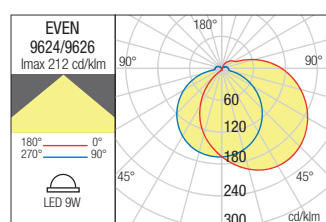

WALL LAMP • APLICĂ

Type	Code	Finishing	LED type	Input voltage	Power	Luminous Flux Source/system	CCT	CRI
	9626	MWH	SMD LED, 15 pcs.	220-240V	9W	846/420 lm	3000K	80
	9624	DG	SMD LED, 15 pcs.	220-240V	9W	846/420 lm	3000K	80

Dimension

Photometry