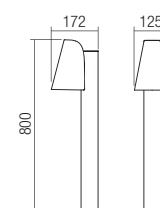

Power	Socket	Input voltage	Input frequency
1 x max. 35W	GU10	230V	50Hz

Dimension

Photometry

BOLLARD • STĂLPIȘOR

Type Code Finishing

	9531	■ DG
	9532	■ DB

Power	Socket	Input voltage	Input frequency
1 x max. 35W	GU10	230V	50Hz

Dimension

Photometry