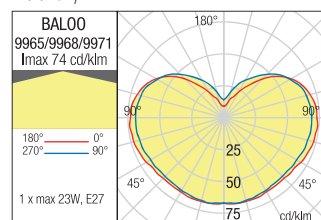

Photometry