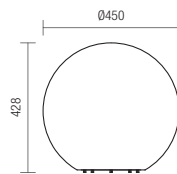

Code 9966, Ø380
LED RGB SYSTEM
REMOTE CONTROL INCLUDED

Code 9968, Ø450
OPAL, E27, 1 x max. 23W

Code 9969, Ø450
LED RGB SYSTEM
REMOTE CONTROL INCLUDED

DECORATIVE LUMINAIRE • CORP DECORATIV

Type	Code	Finishing	Power	Socket	Input voltage	Input frequency
	9965	OPAL	1 x max. 23W	E27	230V	50Hz
	9966	OPAL	LED 60 SMD LED RGB System 2,5W	LED	220-240V	50/60Hz