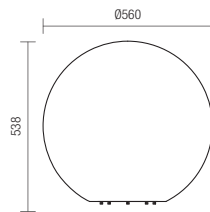

DECORATIVE LUMINAIRE • CORP DECORATIV

Type	Code	Finishing	Power	Socket	Input voltage	Input frequency
	9965	OPAL	1 x max. 23W	E27	230V	50Hz
	9966	OPAL	LED 60 SMD LED RGB System 2,5W	LED	220-240V	50/60Hz

Type	Code	Finishing	Power	Socket	Input voltage	Input frequency
	9968	OPAL	1 x max. 23W	E27	230V	50Hz
	9969	OPAL	LED 60 SMD LED RGB System 2,5W	LED	220-240V	50/60Hz

Type	Code	Finishing	Power	Socket	Input voltage	Input frequency
	9971	OPAL	1 x max. 23W	E27	230V	50Hz
	9972	OPAL	LED 60 SMD LED RGB System 2,5W	LED	220-240V	50/60Hz

Code 9971, Ø560
OPAL, E27, 1 x max. 23W

361

Photometry