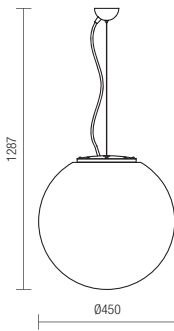

Type	Code	Finishing	Power	Socket	Input voltage	Input frequency

9975 OPAL 1 x max. 23W E27 230V 50Hz