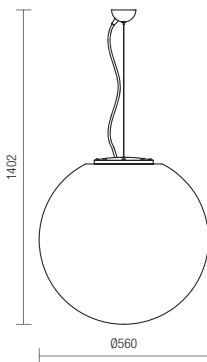

Baloo

SUSPENSION • SUSPENSIE

Type	Code	Finishing	Power	Socket	Input voltage	Input frequency

9974 OPAL 1 x max. 23W E27 230V 50Hz

Type	Code	Finishing	Power	Socket	Input voltage	Input frequency

9975 OPAL 1 x max. 23W E27 230V 50Hz

Type	Code	Finishing	Power	Socket	Input voltage	Input frequency

9976 OPAL 1 x max. 23W E27 230V 50Hz

362

Photometry