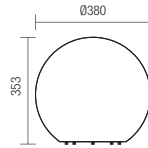

Code 9966, Ø380
LED RGB SYSTEM
REMOTE CONTROL INCLUDED

Code 9968, Ø450
OPAL, E27, 1 x max. 23W

Code 9969, Ø450
LED RGB SYSTEM
REMOTE CONTROL INCLUDED

DECORATIVE LUMINAIRE • CORP DECORATIV

Type	Code	Finishing	Power	Socket	Input voltage	Input frequency
	9965	OPAL	1 x max. 23W	E27	230V	50Hz
	9966	OPAL	LED 60 SMD LED RGB System 2,5W	LED	220-240V	50/60Hz