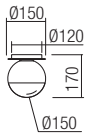

Lampholder	G9
Power	1 x max. 28W
Input	230V, 50Hz

CE IP20

art. 01-2302 Gold/white glass
art. 01-2303 Chrome/smoke glass

Lampholder	E27
Power	1 x max. 42W
Input	230V, 50Hz

CE IP20

art. 01-2276 Gold/white glass
art. 01-2277 Chrome/smoke glass