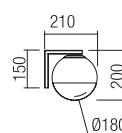

Lampholder	G9
Power	1 x max. 28W
Input	230V, 50Hz

CE IP20

art. 01-2302 Gold/white glass
art. 01-2303 Chrome/smoke glass

Lampholder	E27
Power	1 x max. 42W
Input	230V, 50Hz

CE IP20

art. 01-2276 Gold/white glass
art. 01-2277 Chrome/smoke glass