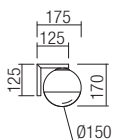

Lampholder	G9
Power	1 x max. 28W
Input	230V, 50Hz

CE IP20

art. 01-2302 Gold/white glass
art. 01-2303 Chrome/smoke glass

Lampholder	E27
Power	1 x max. 42W
Input	230V, 50Hz

CE IP20

art. 01-2276 Gold/white glass
art. 01-2277 Chrome/smoke glass