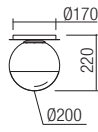

Lampholder E27
Power 1 x max. 42W
Input 230V, 50Hz

CE IP20

art. 01-2264 Gold/white glass
art. 01-2265 Chrome/smoke glass