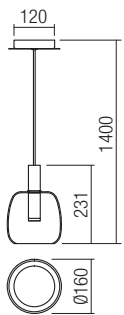

| | |
|-------------------|--------------------------|
| Led type | COB LED CREE 1 pc x 6,6W |
| Power | 6,6W |
| Input | 220V-240V, 50/60Hz |
| Color temperature | 3000K |
| Lumen source | 693 lm |
| Lumen system | 470 lm |
| CRI | 80 |
| Not dimmable | ⊘ |