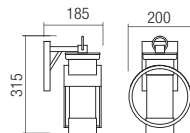

Compass

392

WALL LAMP • APLICĂ

Type	Code	Power	Socket	Input voltage	Input frequency
	9571	1 x max. 42W	E27	230V	50Hz

Dimension

Photometry