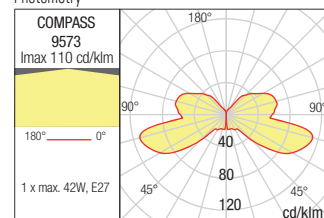

Dimension

Photometry

IP35

BOLLARD • STĂLPIȘOR

Type	Code	Power	Socket	Input voltage	Input frequency
	9573	1 x max. 42W	E27	230V	50Hz

Dimension

Photometry

Compass