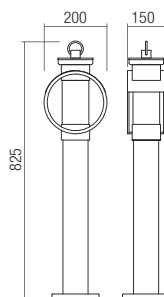

Dimension

Photometry

IP35

BOLLARD • STĂLPIȘOR

Type	Code	Power	Socket	Input voltage	Input frequency
	9573	1 x max. 42W	E27	230V	50Hz

Dimension

Photometry

Compass

392

WALL LAMP • APLICĂ

Type	Code	Power	Socket	Input voltage	Input frequency
	9571	1 x max. 42W	E27	230V	50Hz

Dimension

Photometry