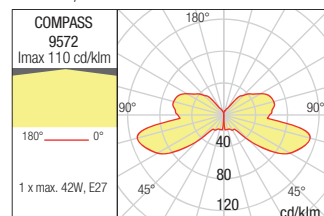

Dimension

Photometry

IP35

BOLLARD • STĂLPIȘOR

Type	Code	Power	Socket	Input voltage	Input frequency
	9573	1 x max. 42W	E27	230V	50Hz

Dimension

Photometry

Compass