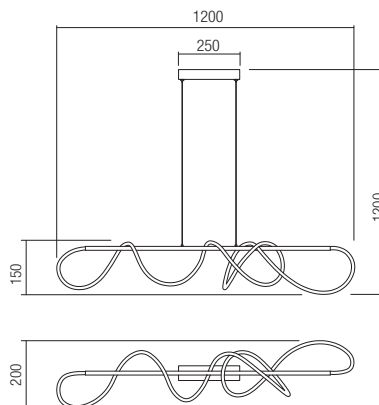

Led type	SMD LED 1296 pcs x 0,03W
Power	40W
Input	220-240V, 50/60Hz
Color temperature	3000K
Lumen source	8160 lm
Lumen system	4080 lm
CRI	82
Dimmable (3 step)	☾

CE IP20

art. 01-2108 Mat Gold
art. 01-2109 Sand Black

Led type	SMD LED 354 pcs x 0,03W
Power	12W
Input	220-240V, 50/60Hz
Color temperature	3000K
Lumen source	2436 lm
Lumen system	1248 lm
CRI	82
Dimmable (3 step)	☾

CE IP20