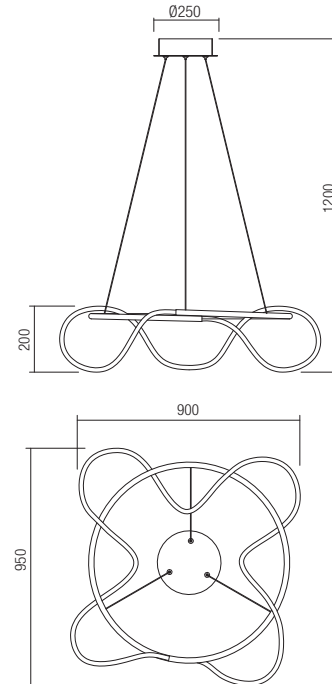

Led type	SMD LED 1296 pcs x 0,03W
Power	40W
Input	220-240V, 50/60Hz
Color temperature	3000K
Lumen source	8160 lm
Lumen system	4080 lm
CRI	82
Dimmable (3 step)	☾

CE IP20

art. 01-2112 Mat Gold
art. 01-2113 Sand Black

Led type	SMD LED 1680 pc x 0,03W
Power	60W
Input	220-240V, 50/60Hz
Color temperature	3000K
Lumen source	12180 lm
Lumen system	6180 lm
CRI	82
Dimmable (3 step)	☾

CE IP20

art. 01-2114 Mat Gold
art. 01-2115 Sand Black