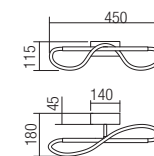

Led type	SMD LED 354 pcs x 0,03W
Power	12W
Input	220-240V, 50/60Hz
Color temperature	3000K
Lumen source	2436 lm
Lumen system	1248 lm
CRI	82
Dimmable (3 step)	☾

CE IP20