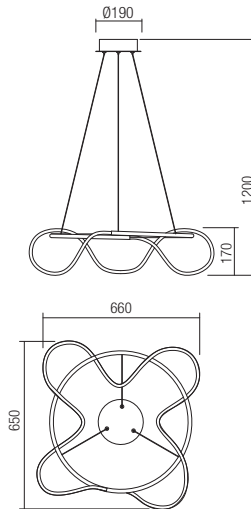

| | |
|-------------------|--------------------------|
| Led type | SMD LED 1296 pcs x 0,03W |
| Power | 40W |
| Input | 220-240V, 50/60Hz |
| Color temperature | 3000K |
| Lumen source | 8160 lm |
| Lumen system | 4080 lm |
| CRI | 82 |
| Dimmable (3 step) | ☾ |