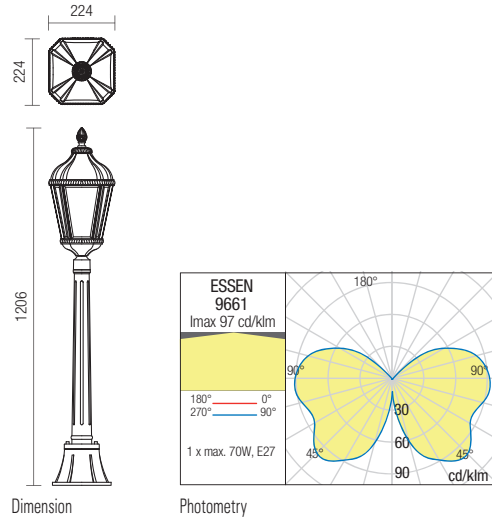

Photometry

Essen

CE

IP44

RoHS

414

BOLLARDS • STĂLPIȘORI

Type	Code	Power	Socket	Input voltage	Input frequency
	9660	1 x max. 70W	E27	230V	50Hz

Type	Code	Power	Socket	Input voltage	Input frequency
	9661	1 x max. 70W	E27	230V	50Hz

POLES • STĂLPI

Type	Code	Power	Socket	Input voltage	Input frequency
	9662	1 x max. 70W	E27	230V	50Hz

Type	Code	Power	Socket	Input voltage	Input frequency
	9663	2 x max. 70W	E27	230V	50Hz