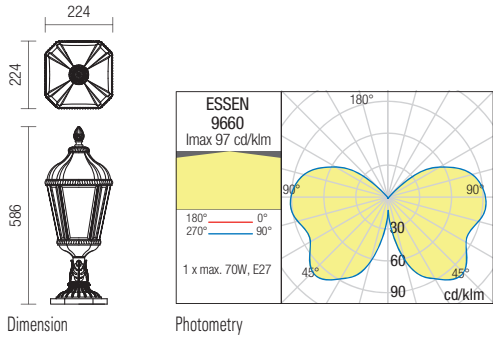

Photometry

Essen

CE

IP44

RoHS

414

BOLLARDS • STĂLPIȘORI

Type	Code	Power	Socket	Input voltage	Input frequency
	9660	1 x max. 70W	E27	230V	50Hz