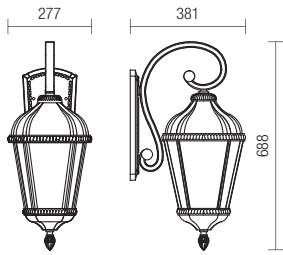

Type	Code	Power	Socket	Input voltage	Input frequency
	9658	1 x max. 70W	E27	230V	50Hz

Photometry