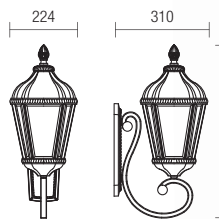

Type	Code	Power	Socket	Input voltage	Input frequency
	9656	1 x max. 70W	E27	230V	50Hz