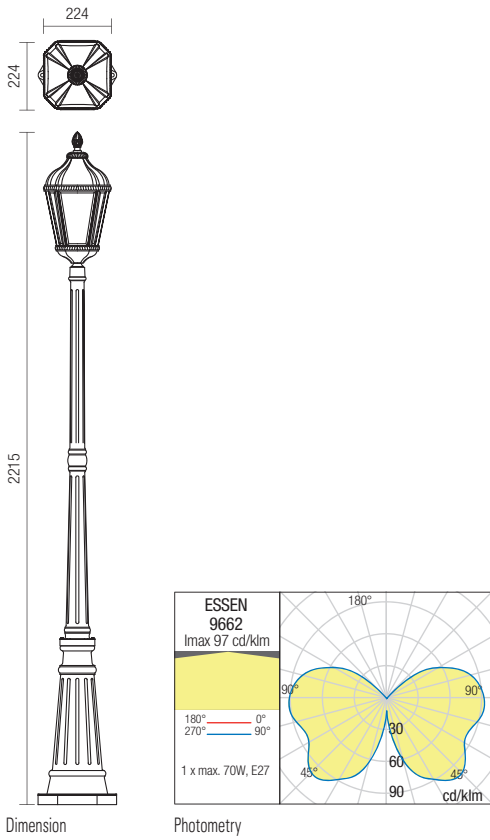

Photometry

Essen

CE

IP44

RoHS

414

BOLLARDS • STĂLPIȘORI

Type	Code	Power	Socket	Input voltage	Input frequency
	9660	1 x max. 70W	E27	230V	50Hz

Type	Code	Power	Socket	Input voltage	Input frequency
	9661	1 x max. 70W	E27	230V	50Hz

POLES • STĂLPI

Type	Code	Power	Socket	Input voltage	Input frequency
	9662	1 x max. 70W	E27	230V	50Hz

Type	Code	Power	Socket	Input voltage	Input frequency
	9663	2 x max. 70W	E27	230V	50Hz