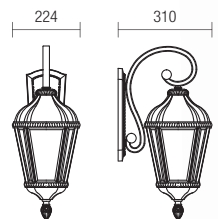

Type	Code	Power	Socket	Input voltage	Input frequency
	9657	1 x max. 70W	E27	230V	50Hz