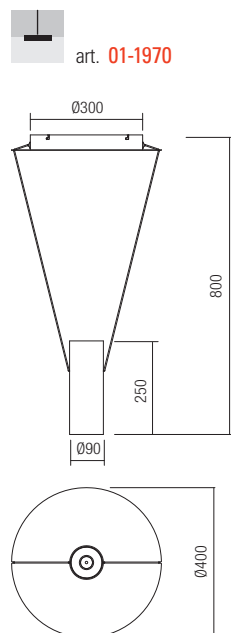

Technical info

Led type	EPISTAR COB LED 2 pc x 12W
Power	24W
Input	220-240V, 50/60Hz
Color temperature	3000K
Lumen source	2472 lm
Lumen system	1429 lm
Optic	24°/26°
CRI	90
Dimmable (3 step)	☉

CE IP20

Led type	EPISTAR COB LED 2 pc x 18W
Power	36W
Input	220-240V, 50/60Hz
Color temperature	3000K
Lumen source	3708 lm
Lumen system	1952 lm
Optic	24°/26°
CRI	90
Dimmable (3 step)	☉