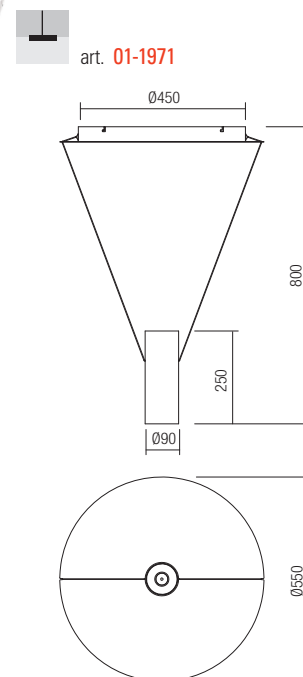

Technical info

Led type	EPISTAR COB LED 2 pc x 12W
Power	24W
Input	220-240V, 50/60Hz
Color temperature	3000K
Lumen source	2472 lm
Lumen system	1429 lm
Optic	24°/26°
CRI	90
Dimmable (3 step)	☉

CE IP20

Led type	EPISTAR COB LED 2 pc x 18W
Power	36W
Input	220-240V, 50/60Hz
Color temperature	3000K
Lumen source	3708 lm
Lumen system	1952 lm
Optic	24°/26°
CRI	90
Dimmable (3 step)	☉