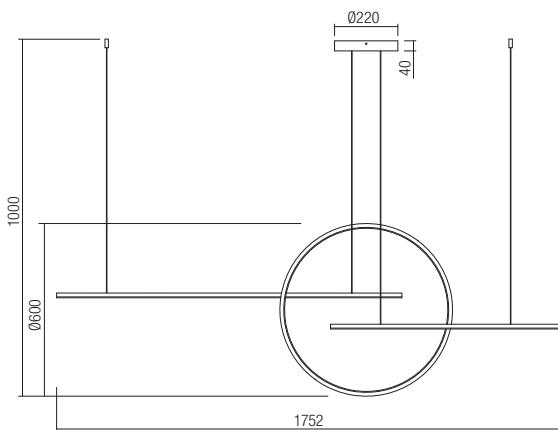

Led type	SMD LED 2835 468 pcs x 0,15W	
Power	66W	
Input	220V-240V, 50/60Hz	
Color temperature	3000K	4000K
Lumen source	6864 lm	7275 lm
Lumen system	5016 lm	5286 lm
CRI	80	
Dimmable (3 step)	☉	

CE IP20

Led type	SMD LED 2835 323 pcs x 0,15W	
Power	49W	
Input	220V-240V, 50/60Hz	
Color temperature	3000K	4000K
Lumen source	5145 lm	5453 lm
Lumen system	3724 lm	3928 lm
CRI	80	
Dimmable (3 step)	☉	