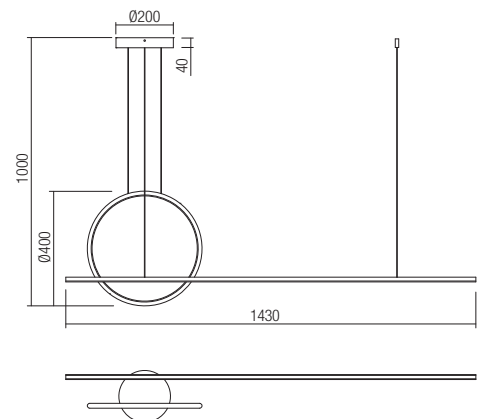

Led type	SMD LED 2835 468 pcs x 0,15W	
Power	66W	
Input	220V-240V, 50/60Hz	
Color temperature	3000K	4000K
Lumen source	6864 lm	7275 lm
Lumen system	5016 lm	5286 lm
CRI	80	
Dimmable (3 step)	☉	

CE IP20

Led type	SMD LED 2835 323 pcs x 0,15W	
Power	49W	
Input	220V-240V, 50/60Hz	
Color temperature	3000K	4000K
Lumen source	5145 lm	5453 lm
Lumen system	3724 lm	3928 lm
CRI	80	
Dimmable (3 step)	☉	