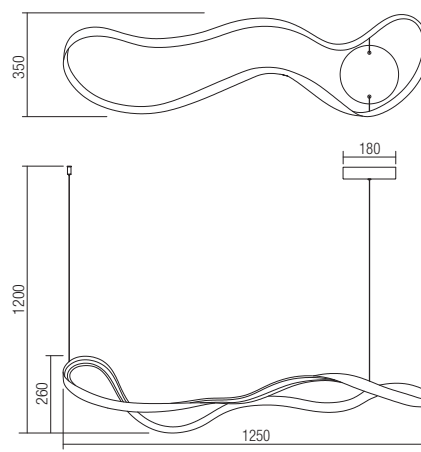

CE IP20

art. 01-1415 Sand White
art. 01-2085 Sand Black

Led type	SMD LED 300 pcs x 0.13W
Power	40W
Input	220-240V, 50/60Hz
Color temperature	3000K
Lumen source	4480 lm
Lumen system	2356 lm
CRI	85
Dimmable (3 step)	<input type="checkbox"/>

CE IP20

art. 01-1416 Sand White
art. 01-2086 Sand Black

Led type	SMD LED 378 pcs x 0.13W
Power	50W
Input	220-240V, 50/60Hz
Color temperature	3000K
Lumen source	5400 lm
Lumen system	2980 lm
CRI	85
Dimmable (3 step)	<input type="checkbox"/>