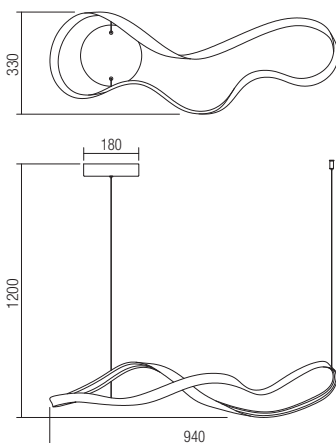

CE IP20

art. 01-1418 Sand White
art. 01-2087 Sand Black

Led type	SMD LED 114 pcs x 0.11W
Power	12W
Input	220-240V, 50/60Hz
Color temperature	3000K
Lumen source	1320 lm
Lumen system	762 lm
CRI	85
Dimmable	<input type="checkbox"/>

CE IP20

art. 01-1415 Sand White
art. 01-2085 Sand Black

Led type	SMD LED 300 pcs x 0.13W
Power	40W
Input	220-240V, 50/60Hz
Color temperature	3000K
Lumen source	4480 lm
Lumen system	2356 lm
CRI	85
Dimmable (3 step)	<input type="checkbox"/>