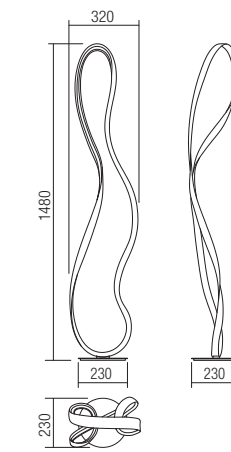

Led type	SMD LED 402 pcs x 0.09W
Power	35W
Input	220-240V, 50/60Hz
Color temperature	3000K
Lumen source	3815 lm
Lumen system	2256 lm
CRI	85
Dimmable	☐

CE ☐ IP20