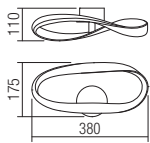

Nubo

Technical info

3000K

art. 01-1413 Sand White
art. 01-2083 Sand Black

Led type	SMD LED 114 pcs x 0.11W
Power	12W
Input	220-240V, 50/60Hz
Color temperature	3000K
Lumen source	1320 lm
Lumen system	762 lm
CRI	85
Not dimmable	☐

CE ☐ IP20

art. 01-1414 Sand White
art. 01-2084 Sand Black