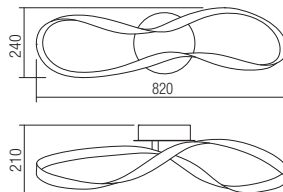

CE IP20

art. 01-1414 Sand White
art. 01-2084 Sand Black

Led type	SMD LED 240 pcs x 0.17W
Power	40W
Input	220-240V, 50/60Hz
Color temperature	3000K
Lumen source	4480 lm
Lumen system	2356 lm
CRI	85
Dimmable (3 step)	<input type="checkbox"/>

CE IP20

art. 01-1418 Sand White
art. 01-2087 Sand Black

Led type	SMD LED 114 pcs x 0.11W
Power	12W
Input	220-240V, 50/60Hz
Color temperature	3000K
Lumen source	1320 lm
Lumen system	762 lm
CRI	85
Dimmable	<input type="checkbox"/>

CE IP20

art. 01-1415 Sand White
art. 01-2085 Sand Black

Led type	SMD LED 300 pcs x 0.13W
Power	40W
Input	220-240V, 50/60Hz
Color temperature	3000K
Lumen source	4480 lm
Lumen system	2356 lm
CRI	85
Dimmable (3 step)	<input type="checkbox"/>

CE IP20

art. 01-1416 Sand White
art. 01-2086 Sand Black

Led type	SMD LED 378 pcs x 0.13W
Power	50W
Input	220-240V, 50/60Hz
Color temperature	3000K
Lumen source	5400 lm
Lumen system	2980 lm
CRI	85
Dimmable (3 step)	<input type="checkbox"/>