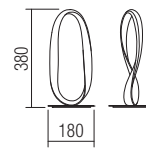

Led type	SMD LED 114 pcs x 0.11W
Power	12W
Input	220-240V, 50/60Hz
Color temperature	3000K
Lumen source	1320 lm
Lumen system	762 lm
CRI	85
Dimmable	☐

CE ☐ IP20

art. 01-1415 Sand White
art. 01-2085 Sand Black