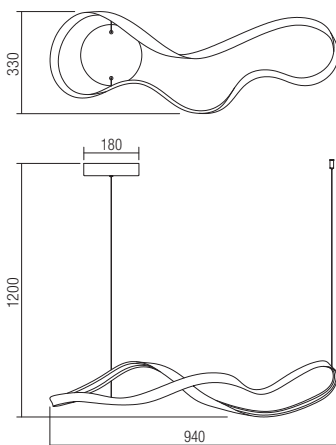

Led type	SMD LED 300 pcs x 0.13W
Power	40W
Input	220-240V, 50/60Hz
Color temperature	4000K
Lumen source	4928 lm
Lumen system	2498 lm
CRI	85
Dimmable (3 step)	☑

CE IP20

art. 01-1531 Sand White
art. 01-2092 Sand Black