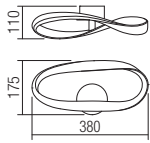

Series of interior lighting fixtures equipped with SMD LEDs, aluminium and metal structure electrostatically painted in sand white or sand black, diffuser of opal white silicone.

Serie de corpuri de iluminat pentru interior echipate cu LED-uri SMD, structură din aluminiu și metal vopsit în câmp electrostatic alb mat sau negru mat, dispersor din silicon alb opal.

Beltéri lámpatestek, SMD LED-el szerelve, alumínium és fém szerkezet, elektrosztatikus mezőben festett matt fehér vagy matt fekete színű, szilikon opál diszperzór.

Serie di apparecchi per interni, equipaggiati con LED SMD, struttura in alluminio e metallo verniciato a polveri bianco opaco o nero opaco, diffusore in silicone opalino bianco.

Серия от интериорни осветителни тела, оборудвани с SMD LEDs, алуминиева и метална основа, електростатично боядисани в мат бял или мат черен цвят, разсейвател от опал бял силикон.

Серия светильников для интерьера оснащенных светодиодами SMD, структура из алюминия и металла окрашенного в электростатическом поле в белый матовый или черный матовый цвет, рассеиватель из белого опалового силикона.

Séria interiérových svietidiel vybavených LED SMD diódami, hliník a kovová konštrukcia lakovaná v matnej bielej alebo matnej čiernej farbe, biely silikónový opalový difúzor.

4000K

art. 01-1528 Sand White
art. 01-2089 Sand Black

Led type	SMD LED 114 pcs x 0.11W
Power	12W
Input	220-240V, 50/60Hz
Color temperature	4000K
Lumen source	1452 lm
Lumen system	808 lm
CRI	85
Not dimmable	☒

CE IP20

art. 01-1529 Sand White
art. 01-2090 Sand Black