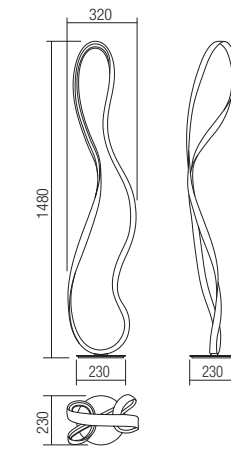

Led type	SMD LED 378 pcs x 0.13W
Power	50W
Input	220-240V, 50/60Hz
Color temperature	4000K
Lumen source	5832 lm
Lumen system	3129 lm
CRI	85
Dimmable (3 step)	☑

CE IP20

art. 01-1532 Sand White  
art. 01-2094 Sand Black