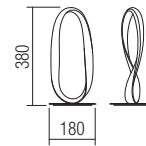

Led type	SMD LED 114 pcs x 0.11W
Power	12W
Input	220-240V, 50/60Hz
Color temperature	4000K
Lumen source	1452 lm
Lumen system	808 lm
CRI	85
Dimmable	☑

CE IP20

art. 01-1530 Sand White
art. 01-2091 Sand Black