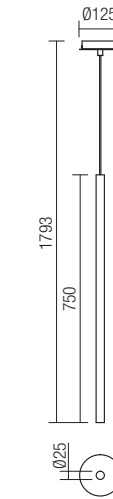

Technical info

- art. 01-1220 Sand White
- art. 01-1221 Sand Black
- art. 01-2365 Sand Coffee
- art. 01-2360 Rose Gold
- art. 01-2359 Brush Brass

Led type	SMD Bridgelux, 1 pcs x 7W
Power	7W
Input	220V-240V, 50/60Hz
Color temperature	3000K
Lumen source	675 lm
Lumen system	390 lm
Optic	18°
CRI	90
Not dimmable	

CE IP20

- art. 01-1222 Sand White
- art. 01-1223 Sand Black
- art. 01-2366 Sand Coffee
- art. 01-2362 Rose Gold
- art. 01-2361 Brush Brass

Led type	SMD Bridgelux, 1 pcs x 7W
Power	7W
Input	220V-240V, 50/60Hz
Color temperature	3000K
Lumen source	675 lm
Lumen system	390 lm
Optic	18°
CRI	90
Not dimmable	

CE IP20

- art. 01-1224 Sand White
- art. 01-1225 Sand Black
- art. 01-2367 Sand Coffee
- art. 01-2364 Rose Gold
- art. 01-2363 Brush Brass

Led type	SMD Bridgelux, 1 pcs x 7W
Power	7W
Input	220V-240V, 50/60Hz
Color temperature	3000K
Lumen source	675 lm
Lumen system	390 lm
Optic	18°
CRI	90
Not dimmable	