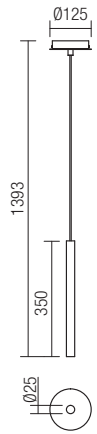

Technical info

- art. 01-1220 Sand White
- art. 01-1221 Sand Black
- art. 01-2365 Sand Coffee
- art. 01-2360 Rose Gold
- art. 01-2359 Brush Brass

Led type	SMD Bridgelux, 1 pcs x 7W
Power	7W
Input	220V-240V, 50/60Hz
Color temperature	3000K
Lumen source	675 lm
Lumen system	390 lm
Optic	18°
CRI	90
Not dimmable	

CE IP20

- art. 01-1222 Sand White
- art. 01-1223 Sand Black
- art. 01-2366 Sand Coffee
- art. 01-2362 Rose Gold
- art. 01-2361 Brush Brass

Led type	SMD Bridgelux, 1 pcs x 7W
Power	7W
Input	220V-240V, 50/60Hz
Color temperature	3000K
Lumen source	675 lm
Lumen system	390 lm
Optic	18°
CRI	90
Not dimmable	

CE IP20

- art. 01-1224 Sand White
- art. 01-1225 Sand Black
- art. 01-2367 Sand Coffee
- art. 01-2364 Rose Gold
- art. 01-2363 Brush Brass

Led type	SMD Bridgelux, 1 pcs x 7W
Power	7W
Input	220V-240V, 50/60Hz
Color temperature	3000K
Lumen source	675 lm
Lumen system	390 lm
Optic	18°
CRI	90
Not dimmable	