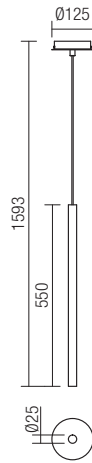

Technical info

- art. 01-1220 Sand White
- art. 01-1221 Sand Black
- art. 01-2365 Sand Coffee
- art. 01-2360 Rose Gold
- art. 01-2359 Brush Brass

Led type	SMD Bridgelux, 1 pcs x 7W
Power	7W
Input	220V-240V, 50/60Hz
Color temperature	3000K
Lumen source	675 lm
Lumen system	390 lm
Optic	18°
CRI	90
Not dimmable	

CE IP20

- art. 01-1222 Sand White
- art. 01-1223 Sand Black
- art. 01-2366 Sand Coffee
- art. 01-2362 Rose Gold
- art. 01-2361 Brush Brass

Led type	SMD Bridgelux, 1 pcs x 7W
Power	7W
Input	220V-240V, 50/60Hz
Color temperature	3000K
Lumen source	675 lm
Lumen system	390 lm
Optic	18°
CRI	90
Not dimmable	

CE IP20

- art. 01-1224 Sand White
- art. 01-1225 Sand Black
- art. 01-2367 Sand Coffee
- art. 01-2364 Rose Gold
- art. 01-2363 Brush Brass

Led type	SMD Bridgelux, 1 pcs x 7W
Power	7W
Input	220V-240V, 50/60Hz
Color temperature	3000K
Lumen source	675 lm
Lumen system	390 lm
Optic	18°
CRI	90
Not dimmable	

CE IP20

Samples of composition/Exemple de combinații/Esempi di composizione

Multiple pendants must be installed with one of the canopy options listed on pages 709/711.
Variante multiple de suspensii pot fi asamblate cu ajutorul bazelor optionale prezentate la paginile 709/711.
Suspensioni multiple possono essere installate sui rosoni presenti alle pagine 709/711.