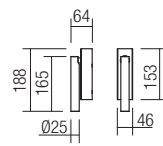

art. 01-1216 Sand White  
art. 01-1217 Sand Black

art. 01-1218 Sand White  
art. 01-1219 Sand Black

Led type	SMD Bridgelux, 1 pcs x 7W
Power	7W
Input	220V-240V, 50/60Hz
Color temperature	3000K
Lumen source	675 lm
Lumen system	390 lm
Optic	18°
CRI	90
Not dimmable	

CE IP20

Led type	SMD Bridgelux, 1 pcs x 7W
Power	7W
Input	220V-240V, 50/60Hz
Color temperature	3000K
Lumen source	675 lm
Lumen system	390 lm
Optic	18°
CRI	90
Not dimmable	

CE IP20