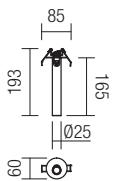

art. 01-1216 Sand White  
art. 01-1217 Sand Black

art. 01-1218 Sand White  
art. 01-1219 Sand Black

Led type	SMD Bridgelux, 1 pcs x 7W
Power	7W
Input	220V-240V, 50/60Hz
Color temperature	3000K
Lumen source	675 lm
Lumen system	390 lm
Optic	18°
CRI	90
Not dimmable	

CE IP20

Led type	SMD Bridgelux, 1 pcs x 7W
Power	7W
Input	220V-240V, 50/60Hz
Color temperature	3000K
Lumen source	675 lm
Lumen system	390 lm
Optic	18°
CRI	90
Not dimmable	

CE IP20