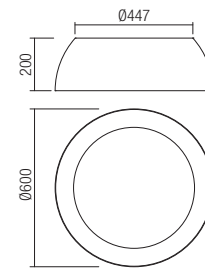

Technical info

01-1732

art. 01-1732 Mat White
art. 01-1733 Mat Black

| | |
|-------------------|-------------------------|
| Led type | SMD LED 336 pcs x 0,16W |
| Power | 55W |
| Input | 220V-240V, 50/60Hz |
| Color temperature | 3000K |
| Lumen source | 5050 lm |
| Lumen system | 3740 lm |
| CRI | 80 |
| Not dimmable | ☒ |

CE IP20

art. 01-1726 Mat White
art. 01-1727 Mat Black

| | |
|-------------------|-------------------------|
| Led type | SMD LED 264 pcs x 0,18W |
| Power | 48W |
| Input | 220V-240V, 50/60Hz |
| Color temperature | 3000K |
| Lumen source | 4269 lm |
| Lumen system | 2976 lm |
| CRI | 80 |
| Not dimmable | ☒ |

CE IP20

art. 01-1728 Mat White
art. 01-1729 Mat Black

| | |
|-------------------|-------------------------|
| Led type | SMD LED 336 pcs x 0,16W |
| Power | 55W |
| Input | 220V-240V, 50/60Hz |
| Color temperature | 3000K |
| Lumen source | 5050 lm |
| Lumen system | 3740 lm |
| CRI | 80 |
| Not dimmable | ☒ |