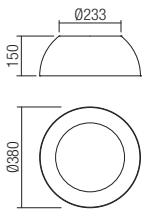

Technical info

01-1732

art. 01-1732 Mat White
art. 01-1733 Mat Black

| | |
|-------------------|-------------------------|
| Led type | SMD LED 336 pcs x 0,16W |
| Power | 55W |
| Input | 220V-240V, 50/60Hz |
| Color temperature | 3000K |
| Lumen source | 5050 lm |
| Lumen system | 3740 lm |
| CRI | 80 |
| Not dimmable | ☒ |

CE IP20

art. 01-1724 Mat White
art. 01-1725 Mat Black

| | |
|-------------------|------------------------|
| Led type | SMD LED 121 pcs x 0,2W |
| Power | 25W |
| Input | 220V-240V, 50/60Hz |
| Color temperature | 3000K |
| Lumen source | 2289 lm |
| Lumen system | 1783 lm |
| CRI | 80 |
| Not dimmable | ☒ |

CE IP20

art. 01-1726 Mat White
art. 01-1727 Mat Black

| | |
|-------------------|-------------------------|
| Led type | SMD LED 264 pcs x 0,18W |
| Power | 48W |
| Input | 220V-240V, 50/60Hz |
| Color temperature | 3000K |
| Lumen source | 4269 lm |
| Lumen system | 2976 lm |
| CRI | 80 |
| Not dimmable | ☒ |

CE IP20

art. 01-1728 Mat White
art. 01-1729 Mat Black

| | |
|-------------------|-------------------------|
| Led type | SMD LED 336 pcs x 0,16W |
| Power | 55W |
| Input | 220V-240V, 50/60Hz |
| Color temperature | 3000K |
| Lumen source | 5050 lm |
| Lumen system | 3740 lm |
| CRI | 80 |
| Not dimmable | ☒ |