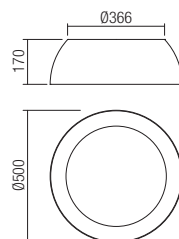

Technical info

01-1732

art. 01-1732 Mat White
art. 01-1733 Mat Black

| | |
|-------------------|-------------------------|
| Led type | SMD LED 336 pcs x 0,16W |
| Power | 55W |
| Input | 220V-240V, 50/60Hz |
| Color temperature | 3000K |
| Lumen source | 5050 lm |
| Lumen system | 3740 lm |
| CRI | 80 |
| Not dimmable | ☒ |

CE IP20

art. 01-1724 Mat White
art. 01-1725 Mat Black

| | |
|-------------------|------------------------|
| Led type | SMD LED 121 pcs x 0,2W |
| Power | 25W |
| Input | 220V-240V, 50/60Hz |
| Color temperature | 3000K |
| Lumen source | 2289 lm |
| Lumen system | 1783 lm |
| CRI | 80 |
| Not dimmable | ☒ |

CE IP20

art. 01-1726 Mat White
art. 01-1727 Mat Black

| | |
|-------------------|-------------------------|
| Led type | SMD LED 264 pcs x 0,18W |
| Power | 48W |
| Input | 220V-240V, 50/60Hz |
| Color temperature | 3000K |
| Lumen source | 4269 lm |
| Lumen system | 2976 lm |
| CRI | 80 |
| Not dimmable | ☒ |

CE IP20

art. 01-1728 Mat White
art. 01-1729 Mat Black

| | |
|-------------------|-------------------------|
| Led type | SMD LED 336 pcs x 0,16W |
| Power | 55W |
| Input | 220V-240V, 50/60Hz |
| Color temperature | 3000K |
| Lumen source | 5050 lm |
| Lumen system | 3740 lm |
| CRI | 80 |
| Not dimmable | ☒ |