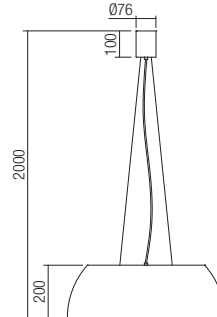

Technical info

01-1732

art. 01-1732 Mat White
art. 01-1733 Mat Black

| | |
|-------------------|-------------------------|
| Led type | SMD LED 336 pcs x 0,16W |
| Power | 55W |
| Input | 220V-240V, 50/60Hz |
| Color temperature | 3000K |
| Lumen source | 5050 lm |
| Lumen system | 3740 lm |
| CRI | 80 |
| Not dimmable | ☒ |

CE IP20

art. 01-1724 Mat White
art. 01-1725 Mat Black

| | |
|-------------------|------------------------|
| Led type | SMD LED 121 pcs x 0,2W |
| Power | 25W |
| Input | 220V-240V, 50/60Hz |
| Color temperature | 3000K |
| Lumen source | 2289 lm |
| Lumen system | 1783 lm |
| CRI | 80 |
| Not dimmable | ☒ |

CE IP20

art. 01-1726 Mat White
art. 01-1727 Mat Black

| | |
|-------------------|-------------------------|
| Led type | SMD LED 264 pcs x 0,18W |
| Power | 48W |
| Input | 220V-240V, 50/60Hz |
| Color temperature | 3000K |
| Lumen source | 4269 lm |
| Lumen system | 2976 lm |
| CRI | 80 |
| Not dimmable | ☒ |

CE IP20

art. 01-1728 Mat White
art. 01-1729 Mat Black

| | |
|-------------------|-------------------------|
| Led type | SMD LED 336 pcs x 0,16W |
| Power | 55W |
| Input | 220V-240V, 50/60Hz |
| Color temperature | 3000K |
| Lumen source | 5050 lm |
| Lumen system | 3740 lm |
| CRI | 80 |
| Not dimmable | ☒ |