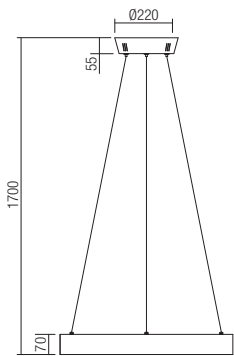

art. 01-672 Sand White
art. 01-824 Sand Black

| | |
|-------------------|-------------------------|
| Led type | SMD LED 420 pcs x 0.11W |
| Power | 48W |
| Input | 220-240V, 50/60Hz |
| Color temperature | 3000K |
| Lumen source | 5040 lm |
| Lumen system | 2256 lm |
| CRI | 80 |
| Not dimmable | ☒ |

01-824

CE IP20