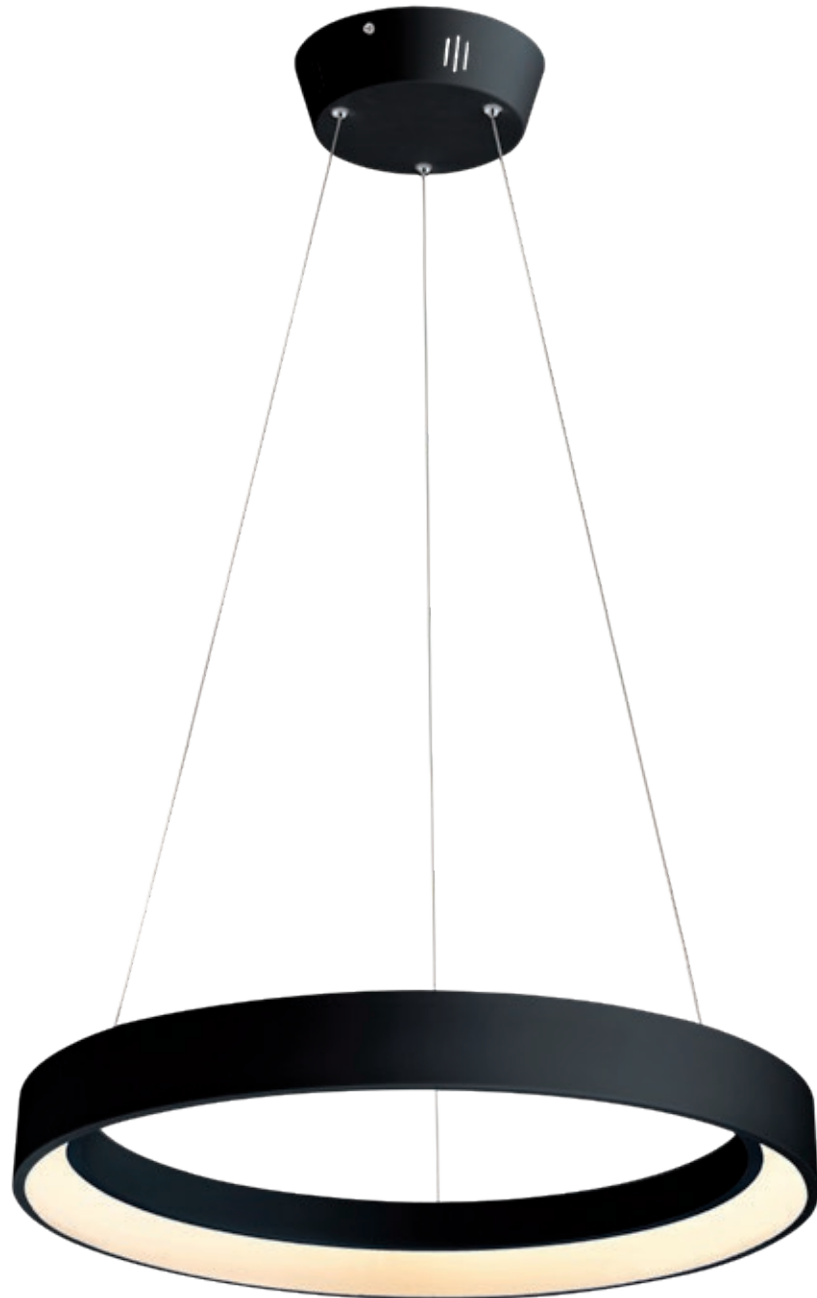

art. 01-672 Sand White
art. 01-824 Sand Black

| | |
|-------------------|-------------------------|
| Led type | SMD LED 420 pcs x 0.11W |
| Power | 48W |
| Input | 220-240V, 50/60Hz |
| Color temperature | 3000K |
| Lumen source | 5040 lm |
| Lumen system | 2256 lm |
| CRI | 80 |
| Not dimmable | ☒ |

01-824

CE IP20