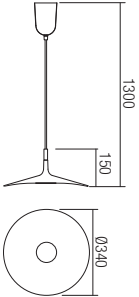

Technical info

art. 01-1405 MatWhite
art. 01-1406 Matgun metal

Led type	SMD LED 5730 14 pcs x 0,5W
Power	7W
Input	220-240V, 50/60Hz
Color temperature	3000K
Lumen source	714 lm
Lumen system	510 lm
CRI	80
Not dimmable	⊗

CE IP20

art. 01-1616 MatWhite
art. 01-1617 Matgun metal

Led type	SMD LED 5730 24 pcs x 0,5W
Power	12W
Input	220-240V, 50/60Hz
Color temperature	3000K
Lumen source	1200 lm
Lumen system	840 lm
CRI	80
Not dimmable	⊗