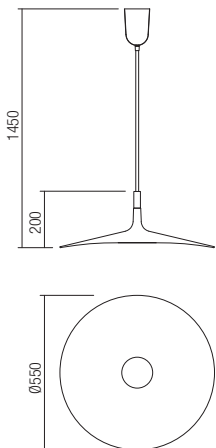

Technical info

art. 01-1405 MatWhite
art. 01-1406 Matgun metal

Led type	SMD LED 5730 14 pcs x 0,5W
Power	7W
Input	220-240V, 50/60Hz
Color temperature	3000K
Lumen source	714 lm
Lumen system	510 lm
CRI	80
Not dimmable	⊗

CE IP20

art. 01-1616 MatWhite
art. 01-1617 Matgun metal

Led type	SMD LED 5730 24 pcs x 0,5W
Power	12W
Input	220-240V, 50/60Hz
Color temperature	3000K
Lumen source	1200 lm
Lumen system	840 lm
CRI	80
Not dimmable	⊗