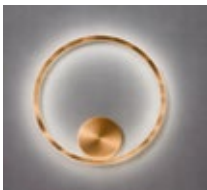

## Wall/Ceiling DIRECT LIGHT

- art. 01-1698 Sand White 3000K
- art. 01-1699 Bronze 3000K
- art. 01-1942 Sand Black 3000K
- art. 01-1900 Sand White 4000K
- art. 01-1901 Bronze 4000K
- art. 01-1955 Sand Black 4000K

Led type	SMD LED 2835 180 pcs x 0,15W	
Power	28W	
Input	220V-240V, 50/60Hz	
Color temperature	3000K	4000K
Lumen source	2968 lm	3265 lm
Lumen system	2122 lm	2271 lm
CRI	80	
Not dimmable	☒	

CE IP20

- art. 01-1702 Sand White 3000K
- art. 01-1703 Bronze 3000K
- art. 01-1944 Sand Black 3000K
- art. 01-1904 Sand White 4000K
- art. 01-1905 Bronze 4000K
- art. 01-1957 Sand Black 4000K

Led type	SMD LED 2835 270 pcs x 0,15W	
Power	42W	
Input	220V-240V, 50/60Hz	
Color temperature	3000K	4000K
Lumen source	4536 lm	4990 lm
Lumen system	3160 lm	3318 lm
CRI	80	
Not dimmable	☒	

CE IP20

- art. 01-1706 Sand White 3000K
- art. 01-1707 Bronze 3000K
- art. 01-1946 Sand Black 3000K
- art. 01-1908 Sand White 4000K
- art. 01-1909 Bronze 4000K
- art. 01-1959 Sand Black 4000K

Led type	SMD LED 2835 360 pcs x 0,15W	
Power	55W	
Input	220V-240V, 50/60Hz	
Color temperature	3000K	4000K
Lumen source	6050 lm	6716 lm
Lumen system	4065 lm	4309 lm
CRI	80	
Not dimmable	☒	

CE IP20