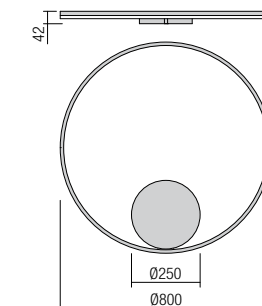

Led type	SMD LED 2835 360 pcs x 0,15W	
Power	55W	
Input	220V-240V, 50/60Hz	
Color temperature	3000K	4000K
Lumen source	6050 lm	6716 lm
Lumen system	4065 lm	4309 lm
CRI	80	
Not dimmable	☒	

CE IP20