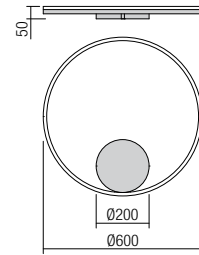

Led type	SMD LED 2835 180 pcs x 0,15W	
Power	28W	
Input	220V-240V, 50/60Hz	
Color temperature	3000K	4000K
Lumen source	2968 lm	3265 lm
Lumen system	2122 lm	2271 lm
CRI	80	
Not dimmable	☒	

CE IP20

- art. 01-1702 Sand White 3000K
- art. 01-1703 Bronze 3000K
- art. 01-1944 Sand Black 3000K
- art. 01-1904 Sand White 4000K
- art. 01-1905 Bronze 4000K
- art. 01-1957 Sand Black 4000K