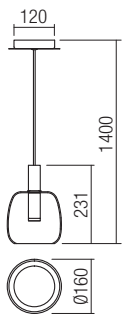

Technical info

art. 01-1819 Mat Gold
art. 01-1820 Mat Black

Led type	COB LED CREE 1 pc x 6,6W
Power	6,6W
Input	220V-240V, 50/60Hz
Color temperature	3000K
Lumen source	693 lm
Lumen system	470 lm
CRI	80
Not dimmable	⊗