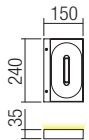

## Technical info

art. 01-1325 Mat White  
art. 01-1326 Mat Black

01-1326

Led type	COB LED BRIDGELUX 1 pc x 6W
Power	6W
Input	220-240V, 50/60Hz
Color temperature	3000K
Lumen source	648 lm
Lumen system	578 lm
Optic	108°
CRI	90
Not dimmable	

CE IP20

art. 01-1327 Mat White  
art. 01-1328 Mat Black

01-1327

Led type	COB LED BRIDGELUX 1 pc x 18W
Power	18W
Input	220-240V, 50/60Hz
Color temperature	3000K
Lumen source	1836 lm
Lumen system	1374 lm
Optic	108°
CRI	80
Not dimmable	