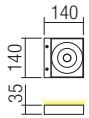

## Technical info

art. 01-1325 Mat White  
art. 01-1326 Mat Black

01-1326

Led type	COB LED BRIDGELUX 1 pc x 6W
Power	6W
Input	220-240V, 50/60Hz
Color temperature	3000K
Lumen source	648 lm
Lumen system	578 lm
Optic	108°
CRI	90
Not dimmable	

CE IP20

art. 01-1327 Mat White  
art. 01-1328 Mat Black

01-1327

Led type	COB LED BRIDGELUX 1 pc x 18W
Power	18W
Input	220-240V, 50/60Hz
Color temperature	3000K
Lumen source	1836 lm
Lumen system	1374 lm
Optic	108°
CRI	80
Not dimmable	