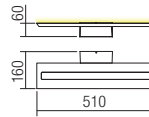

01-1337

Technical info

01-1338

art. 01-1337 Mat White
art. 01-1338 Mat Black

| | |
|-------------------|----------------------------|
| Led type | SMD LED 2835 45 pcs x 0,2W |
| Power | 9W |
| Input | 220-240V, 50/60Hz |
| Color temperature | 3000K |
| Lumen source | 918 lm |
| Lumen system | 692 lm |
| CRI | 90 |
| Not dimmable | ☒ |

CE IP20

01-1339

art. 01-1339 Mat White
art. 01-1340 Mat Black

| | |
|-------------------|----------------------------|
| Led type | SMD LED 2835 60 pcs x 0,2W |
| Power | 12W |
| Input | 220-240V, 50/60Hz |
| Color temperature | 3000K |
| Lumen source | 1260 lm |
| Lumen system | 931 lm |
| CRI | 90 |
| Not dimmable | ☒ |