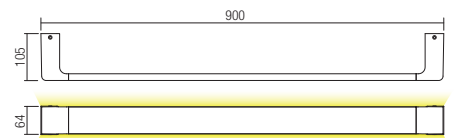

CE IP20

art. 01-1321 Mat White
art. 01-1322 Mat Black

Led type	SMD LED 2835 60 pcs x 0,2W
Power	12W
Input	220-240V, 50/60Hz
Color temperature	3000K
Lumen source	1536 lm
Lumen system	934 lm
CRI	90
Not dimmable	⊗

CE IP20

art. 01-1323 Mat White
art. 01-1324 Mat Black

Led type	SMD LED 2835 90 pcs x 0,2W
Power	18W
Input	220-240V, 50/60Hz
Color temperature	3000K
Lumen source	2304 lm
Lumen system	1302 lm
CRI	90
Not dimmable	⊗