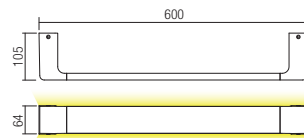

Technical info

art. 01-1319 Mat White
art. 01-1320 Mat Black

Led type	SMD LED 2835 45 pcs x 0,2W
Power	9W
Input	220-240V, 50/60Hz
Color temperature	3000K
Lumen source	1152 lm
Lumen system	617 lm
CRI	90
Not dimmable	⊗

CE IP20

art. 01-1321 Mat White
art. 01-1322 Mat Black

Led type	SMD LED 2835 60 pcs x 0,2W
Power	12W
Input	220-240V, 50/60Hz
Color temperature	3000K
Lumen source	1536 lm
Lumen system	934 lm
CRI	90
Not dimmable	⊗

CE IP20

art. 01-1323 Mat White
art. 01-1324 Mat Black

Led type	SMD LED 2835 90 pcs x 0,2W
Power	18W
Input	220-240V, 50/60Hz
Color temperature	3000K
Lumen source	2304 lm
Lumen system	1302 lm
CRI	90
Not dimmable	⊗