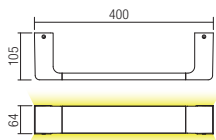

Technical info

art. 01-1319 Mat White
art. 01-1320 Mat Black

Led type	SMD LED 2835 45 pcs x 0,2W
Power	9W
Input	220-240V, 50/60Hz
Color temperature	3000K
Lumen source	1152 lm
Lumen system	617 lm
CRI	90
Not dimmable	⊗

CE IP20

art. 01-1321 Mat White
art. 01-1322 Mat Black

Led type	SMD LED 2835 60 pcs x 0,2W
Power	12W
Input	220-240V, 50/60Hz
Color temperature	3000K
Lumen source	1536 lm
Lumen system	934 lm
CRI	90
Not dimmable	⊗

CE IP20

art. 01-1323 Mat White
art. 01-1324 Mat Black

Led type	SMD LED 2835 90 pcs x 0,2W
Power	18W
Input	220-240V, 50/60Hz
Color temperature	3000K
Lumen source	2304 lm
Lumen system	1302 lm
CRI	90
Not dimmable	⊗