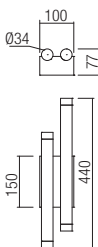

Led type	SMD LED 3014 16 pcs x 4W
Power	64W
Input	220-240V, 50/60Hz
Color temperature	3000K
Lumen source	6912 lm
Lumen system	4352 lm
Optic	-
CRI	80
Not dimmable	☒

CE IP20

- art. 01-2033 Satin gold
- art. 01-2034 Satin copper
- art. 01-2035 Satin Black