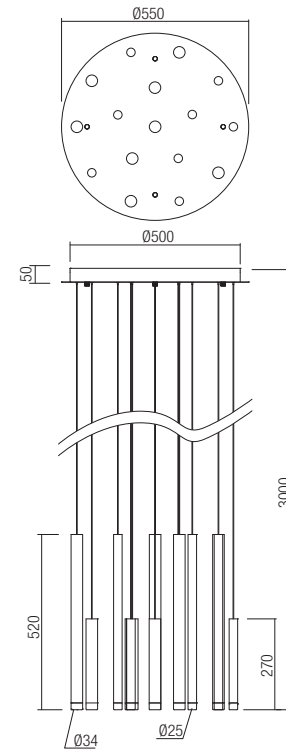

- art. 01-2050 Satin gold
- art. 01-2051 Satin copper
- art. 01-2052 Satin Black
- art. 01-2053 Silver/chrome/copper/brown/black

Led type	SMD LED 3014 8 pcs x 4W
Power	32W
Input	220-240V, 50/60Hz
Color temperature	3000K
Lumen source	3456 lm
Lumen system	2176 lm
Optic	-
CRI	80
Not dimmable	☒

CE IP20

- art. 01-2054 Satin gold
- art. 01-2055 Satin copper
- art. 01-2056 Satin Black
- art. 01-2057 Silver/chrome/copper/brown/black

Led type	SMD LED 3014 14 pcs x 4W
Power	56W
Input	220-240V, 50/60Hz
Color temperature	3000K
Lumen source	6048 lm
Lumen system	3808 lm
Optic	-
CRI	80
Not dimmable	☒

CE IP20

- art. 01-2058 Satin gold
- art. 01-2059 Satin copper
- art. 01-2060 Satin Black
- art. 01-2061 Silver/chrome/copper/brown/black

Led type	SMD LED 3014 16 pcs x 4W
Power	64W
Input	220-240V, 50/60Hz
Color temperature	3000K
Lumen source	6912 lm
Lumen system	4352 lm
Optic	-
CRI	80
Not dimmable	☒

CE IP20

- art. 01-2036 Satin gold
- art. 01-2037 Satin copper
- art. 01-2038 Satin Black

Led type	SMD LED 3014 6 pcs x 4W
Power	24W
Input	220-240V, 50/60Hz
Color temperature	3000K
Lumen source	2592 lm
Lumen system	1632 lm
Optic	-
CRI	80
Not dimmable	☒