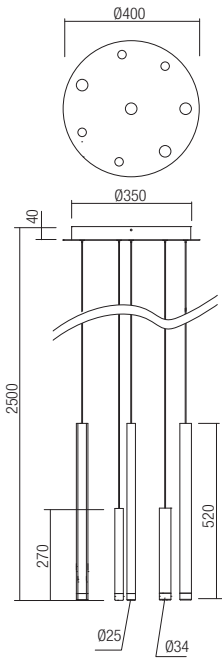

- art. 01-2050 Satin gold
- art. 01-2051 Satin copper
- art. 01-2052 Satin Black
- art. 01-2053 Silver/chrome/copper/brown/black

Led type	SMD LED 3014 8 pcs x 4W
Power	32W
Input	220-240V, 50/60Hz
Color temperature	3000K
Lumen source	3456 lm
Lumen system	2176 lm
Optic	-
CRI	80
Not dimmable	☒

CE IP20

- art. 01-2054 Satin gold
- art. 01-2055 Satin copper
- art. 01-2056 Satin Black
- art. 01-2057 Silver/chrome/copper/brown/black

Led type	SMD LED 3014 14 pcs x 4W
Power	56W
Input	220-240V, 50/60Hz
Color temperature	3000K
Lumen source	6048 lm
Lumen system	3808 lm
Optic	-
CRI	80
Not dimmable	☒

CE IP20

- art. 01-2058 Satin gold
- art. 01-2059 Satin copper
- art. 01-2060 Satin Black
- art. 01-2061 Silver/chrome/copper/brown/black

Led type	SMD LED 3014 16 pcs x 4W
Power	64W
Input	220-240V, 50/60Hz
Color temperature	3000K
Lumen source	6912 lm
Lumen system	4352 lm
Optic	-
CRI	80
Not dimmable	☒

CE IP20

- art. 01-2036 Satin gold
- art. 01-2037 Satin copper
- art. 01-2038 Satin Black

Led type	SMD LED 3014 6 pcs x 4W
Power	24W
Input	220-240V, 50/60Hz
Color temperature	3000K
Lumen source	2592 lm
Lumen system	1632 lm
Optic	-
CRI	80
Not dimmable	☒