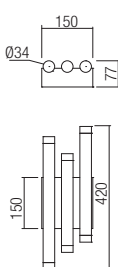

CE IP20

- art. 01-2058 Satin gold
- art. 01-2059 Satin copper
- art. 01-2060 Satin Black
- art. 01-2061 Silver/chrome/copper/brown/black

Led type	SMD LED 3014 16 pcs x 4W
Power	64W
Input	220-240V, 50/60Hz
Color temperature	3000K
Lumen source	6912 lm
Lumen system	4352 lm
Optic	-
CRI	80
Not dimmable	☒

CE IP20

- art. 01-2033 Satin gold
- art. 01-2034 Satin copper
- art. 01-2035 Satin Black

Led type	SMD LED 3014 4 pcs x 4W
Power	16W
Input	220-240V, 50/60Hz
Color temperature	3000K
Lumen source	1728 lm
Lumen system	1088 lm
Optic	-
CRI	80
Not dimmable	☒

CE IP20

- art. 01-2036 Satin gold
- art. 01-2037 Satin copper
- art. 01-2038 Satin Black

Led type	SMD LED 3014 6 pcs x 4W
Power	24W
Input	220-240V, 50/60Hz
Color temperature	3000K
Lumen source	2592 lm
Lumen system	1632 lm
Optic	-
CRI	80
Not dimmable	☒