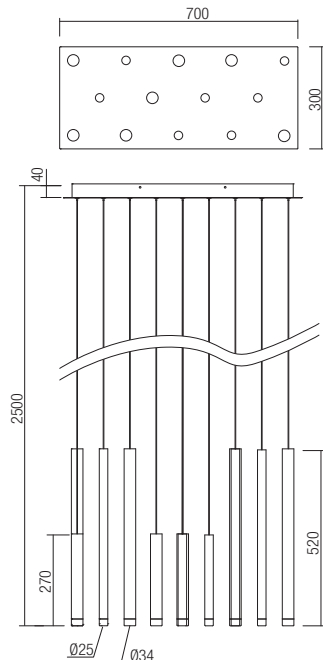

- art. 01-2050 Satin gold
- art. 01-2051 Satin copper
- art. 01-2052 Satin Black
- art. 01-2053 Silver/chrome/copper/brown/black

Led type	SMD LED 3014 8 pcs x 4W
Power	32W
Input	220-240V, 50/60Hz
Color temperature	3000K
Lumen source	3456 lm
Lumen system	2176 lm
Optic	-
CRI	80
Not dimmable	☒

CE IP20

- art. 01-2054 Satin gold
- art. 01-2055 Satin copper
- art. 01-2056 Satin Black
- art. 01-2057 Silver/chrome/copper/brown/black

Led type	SMD LED 3014 14 pcs x 4W
Power	56W
Input	220-240V, 50/60Hz
Color temperature	3000K
Lumen source	6048 lm
Lumen system	3808 lm
Optic	-
CRI	80
Not dimmable	☒

CE IP20

- art. 01-2058 Satin gold
- art. 01-2059 Satin copper
- art. 01-2060 Satin Black
- art. 01-2061 Silver/chrome/copper/brown/black

Led type	SMD LED 3014 16 pcs x 4W
Power	64W
Input	220-240V, 50/60Hz
Color temperature	3000K
Lumen source	6912 lm
Lumen system	4352 lm
Optic	-
CRI	80
Not dimmable	☒

CE IP20

- art. 01-2033 Satin gold
- art. 01-2034 Satin copper
- art. 01-2035 Satin Black

Led type	SMD LED 3014 4 pcs x 4W
Power	16W
Input	220-240V, 50/60Hz
Color temperature	3000K
Lumen source	1728 lm
Lumen system	1088 lm
Optic	-
CRI	80
Not dimmable	☒