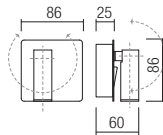

Technical info

01-2338

01-2339

01-2340

-  art. **01-2338 Sand White**
-  art. **01-2339 Satin Nickel**
-  art. **01-2340 Sand Black**

Led type	POWER LED 1 pc x 3W
Power	3W
Input	220-240V, 50/60Hz
Color temperature	3200K
Lumen source	309 lm
Lumen system	219 lm
Optic	30°
CRI	80
Not dimmable	