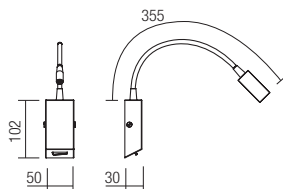

Technical info

01-1193

01-1194

01-1195

-  art. **01-1193 Mat White**
-  art. **01-1194 Mat Black**
-  art. **01-1195 Satin Nickel**

Led type	POWER LED CREE 1 pcs x 3W
Power	3W
Input	220V-240V, 50/60Hz
Color temperature	3000K
Lumen source	315 lm
Lumen system	240 lm
Optic	30°
CRI	80
Not dimmable	