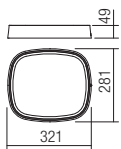

## Technical info

01-1684

01-1683

art. 01-1683 Sand White  
art. 01-1684 Sand Black

Led type	SMD LED 2835 140 pcs x 0,17W
Power	24W
Input	220-240V, 50/60Hz
Color temperature	3000K
Lumen source	2928 lm
Lumen system	2100 lm
CRI	80
Not dimmable	⊘