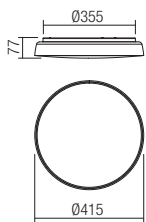

Technical info

art. 01-1681 Mat White
art. 01-1682 Mat Black

art. 01-1679 Mat White
art. 01-1680 Mat Black

Led type	SMD LED 2835 48 pcs x 1,04W
Power	50W
Input	220V-240V, 50/60Hz
Color temperature	3000K
Lumen source	5400 lm
Lumen system	3152 lm
CRI	80
Not dimmable	⊗

CE IP20

Led type	SMD LED 2835 36 pcs x 0,6W
Power	24W
Input	220V-240V, 50/60Hz
Color temperature	3000K
Lumen source	2750 lm
Lumen system	1924 lm
CRI	80
Not dimmable	⊗

CE IP20