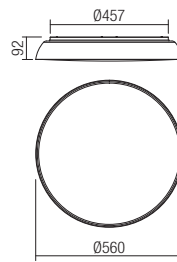

Technical info

art. 01-1681 Mat White
art. 01-1682 Mat Black

art. 01-1679 Mat White
art. 01-1680 Mat Black

Led type	SMD LED 2835 48 pcs x 1,04W
Power	50W
Input	220V-240V, 50/60Hz
Color temperature	3000K
Lumen source	5400 lm
Lumen system	3152 lm
CRI	80
Not dimmable	⊗

CE IP20

Led type	SMD LED 2835 36 pcs x 0,6W
Power	24W
Input	220V-240V, 50/60Hz
Color temperature	3000K
Lumen source	2750 lm
Lumen system	1924 lm
CRI	80
Not dimmable	⊗

CE IP20