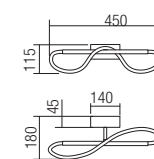

Led type	SMD LED 354 pcs x 0,03W
Power	12W
Input	220-240V, 50/60Hz
Color temperature	3000K
Lumen source	2436 lm
Lumen system	1248 lm
CRI	82
Dimmable (3 step)	☾

CE IP20