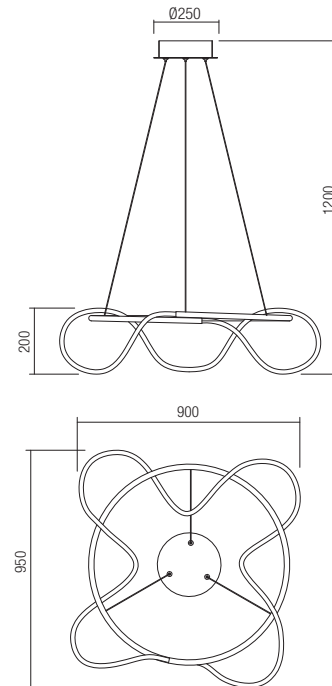

Led type	SMD LED 1296 pcs x 0,03W
Power	40W
Input	220-240V, 50/60Hz
Color temperature	3000K
Lumen source	8160 lm
Lumen system	4080 lm
CRI	82
Dimmable (3 step)	☾

CE IP20

art. 01-2112 Mat Gold
art. 01-2113 Sand Black