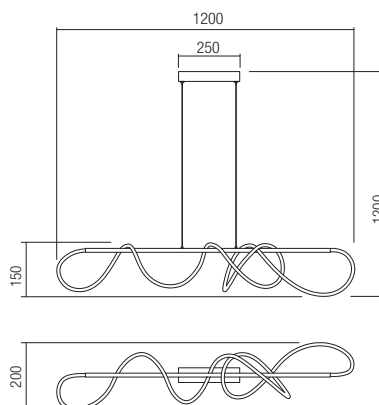

Led type	SMD LED 1296 pcs x 0,03W
Power	40W
Input	220-240V, 50/60Hz
Color temperature	3000K
Lumen source	8160 lm
Lumen system	4080 lm
CRI	82
Dimmable (3 step)	☾

CE IP20

art. 01-2108 Mat Gold
art. 01-2109 Sand Black

Led type	SMD LED 354 pcs x 0,03W
Power	12W
Input	220-240V, 50/60Hz
Color temperature	3000K
Lumen source	2436 lm
Lumen system	1248 lm
CRI	82
Dimmable (3 step)	☾

CE IP20