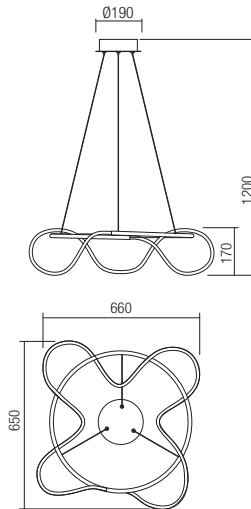

Led type	SMD LED 1296 pcs x 0,03W
Power	40W
Input	220-240V, 50/60Hz
Color temperature	3000K
Lumen source	8160 lm
Lumen system	4080 lm
CRI	82
Dimmable (3 step)	☾

CE IP20

art. 01-2112 Mat Gold
art. 01-2113 Sand Black