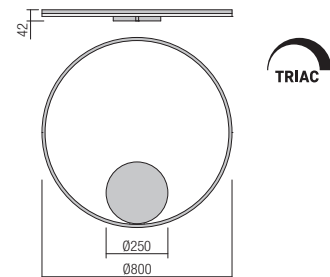

Led type	SMD LED 2835 360 pcs x 0,15W	
Power	54W	
Input	220V-240V, 50/60Hz	
Color temperature	3000K	4000K
Lumen source	6925 lm	7283 lm
Lumen system	4786 lm	5002 lm
CRI	80	
Dimmable TRIAC		

CE IP20