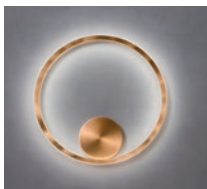

**Wall/Ceiling  
DIRECT LIGHT**

- art. **01-1698** Sand White 3000K
- art. **01-1699** Bronze 3000K
- art. **01-1942** Sand Black 3000K
- art. **01-1900** Sand White 4000K
- art. **01-1901** Bronze 4000K
- art. **01-1955** Sand Black 4000K

Led type	SMD LED 2835 180 pcs x 0,14W	
Power	26W	
Input	220V-240V, 50/60Hz	
Color temperature	3000K	4000K
Lumen source	3645 lm	3815 lm
Lumen system	2305 lm	2425 lm
CRI	80	
Dimmable TRIAC		

CE IP20

- art. **01-1702** Sand White 3000K
- art. **01-1703** Bronze 3000K
- art. **01-1944** Sand Black 3000K
- art. **01-1904** Sand White 4000K
- art. **01-1905** Bronze 4000K
- art. **01-1957** Sand Black 4000K

Led type	SMD LED 2835 270 pcs x 0,15W	
Power	40,5W	
Input	220V-240V, 50/60Hz	
Color temperature	3000K	4000K
Lumen source	5193 lm	5460 lm
Lumen system	3568 lm	3755 lm
CRI	80	
Dimmable TRIAC		

CE IP20

- art. **01-1706** Sand White 3000K
- art. **01-1707** Bronze 3000K
- art. **01-1946** Sand Black 3000K
- art. **01-1908** Sand White 4000K
- art. **01-1909** Bronze 4000K
- art. **01-1959** Sand Black 4000K

Led type	SMD LED 2835 360 pcs x 0,15W	
Power	55W	
Input	220V-240V, 50/60Hz	
Color temperature	3000K	4000K
Lumen source	7212 lm	7554 lm
Lumen system	4853 lm	5088 lm
CRI	80	
Dimmable TRIAC		

CE IP20

**Wall/Ceiling  
INDIRECT LIGHT**