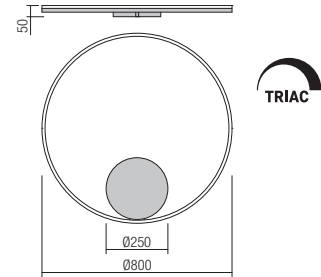

Led type	SMD LED 2835 270 pcs x 0,15W	
Power	40,5W	
Input	220V-240V, 50/60Hz	
Color temperature	3000K	4000K
Lumen source	5193 lm	5460 lm
Lumen system	3568 lm	3755 lm
CRI	80	
Dimmable TRIAC		

CE IP20

- art. **01-1706** Sand White 3000K
- art. **01-1707** Bronze 3000K
- art. **01-1946** Sand Black 3000K
- art. **01-1908** Sand White 4000K
- art. **01-1909** Bronze 4000K
- art. **01-1959** Sand Black 4000K

Led type	SMD LED 2835 360 pcs x 0,15W	
Power	55W	
Input	220V-240V, 50/60Hz	
Color temperature	3000K	4000K
Lumen source	7212 lm	7554 lm
Lumen system	4853 lm	5088 lm
CRI	80	
Dimmable TRIAC		

CE IP20