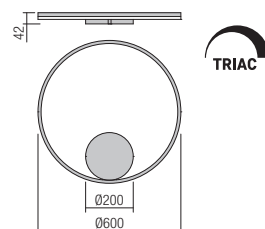

Led type	SMD LED 2835 270 pcs x 0,16W	
Power	44W	
Input	220V-240V, 50/60Hz	
Color temperature	3000K	4000K
Lumen source	5803 lm	6084 lm
Lumen system	3722 lm	3915 lm
CRI	80	
Dimmable TRIAC		

CE IP20

- art. **01-1708** Sand White 3000K
- art. **01-1709** Bronze 3000K
- art. **01-1947** Sand Black 3000K
- art. **01-1910** Sand White 4000K
- art. **01-1911** Bronze 4000K
- art. **01-1960** Sand Black 4000K