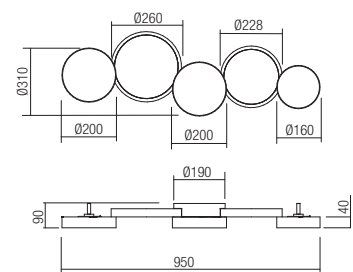

Cronos

Series of light fixtures for interior equipped with SMD LEDs, structure of aluminum and metal painted in sand white, sand black or with bronze finishing, diffusers of satin white acrylic.

Serie de corpuri de iluminat pentru interior echipate cu LED-uri SMD, structură din aluminiu și metal vopsită alb mat, negru mat sau cu finisaj bronz, dispersoare din acril alb satinat.

Serie di apparecchi per interni equipaggiati con SMD LED, struttura in alluminio e metallo verniciata bianco opaco, nero opaco o con finitura bronzo, diffusori in acrilico satinato bianco.

Серия светильников для интерьера, оснащенных светодиодами SMD, структура из алюминия и металла с покраской в матовый белый цвет, отделка из матового черного или бронзового цвета, рассеиватели из сатинового белого акрила.

Beltéri lámpatestek SMD LED-ekkel, matt fehér, matt fekete vagy bronz bevonatú alumínium- és fémszerkezet, szatén fehér akril diffúzorok.

Серия осветительных тел за интерьер, разполага със SMD светодиоди, структура от алуминий и метал, боядисана в матово бяло, матово черно или с бронзово покритие, дифузери от бял сатенен акрилен.

Séria interiérových svietidiel vybavená SMD LED diódami, konštrukcia z hliníka a kovu lakovaná v pieskovej bielej, pieskovej čiernej alebo s bronzovou povrchovou úpravou, difúzory zo saténového bieleho akrylu.

art. **01-2533** Sand White
art. **01-2534** Brass
art. **01-2535** Sand Black

Led type SMD LED 300 pcs x 0,96W
Power 29W
Input 220-240V, 50/60Hz
Color temperature 3000K
Lumen source 4056 lm
Lumen system 1372 lm
CRI 90
Dimmable (3 step) ☒

CE IP20

art. **01-2536** Sand White
art. **01-2537** Brass
art. **01-2538** Sand Black