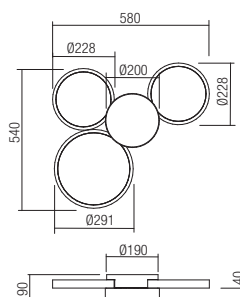

Led type SMD LED 300 pcs x 0,96W
Power 29W
Input 220-240V, 50/60Hz
Color temperature 3000K
Lumen source 4056 lm
Lumen system 1372 lm
CRI 90
Dimmable (3 step) ☒

CE IP20

art. **01-2536** Sand White
art. **01-2537** Brass
art. **01-2538** Sand Black

Led type SMD LED 732 pcs x 0,68W
Power 50W
Input 220-240V, 50/60Hz
Color temperature 3000K
Lumen source 7381 lm
Lumen system 3421 lm
CRI 90
Dimmable (3 step) ☒

CE IP20

art. **01-2539** Sand White
art. **01-2540** Brass
art. **01-2541** Sand Black