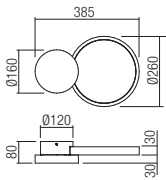

Cronos

Series of light fixtures for interior equipped with SMD LEDs, structure of aluminum and metal painted in sand white, sand black or with bronze finishing, diffusers of satin white acrylic.

Serie de corpuri de iluminat pentru interior echipate cu LED-uri SMD, structură din aluminiu și metal vopsită alb mat, negru mat sau cu finisaj bronz, dispersoare din acril alb satinat.

Serie di apparecchi per interni equipaggiati con SMD LED, struttura in alluminio e metallo verniciata bianco opaco, nero opaco o con finitura bronzo, diffusori in acrilico satinato bianco.

Серия светильников для интерьера, оснащенных светодиодами SMD, структура из алюминия и металла с покраской в матовый белый цвет, отделка из матового черного или бронзового цвета, рассеиватели из сатинового белого акрила.

Beltéri lámpatestek SMD LED-ekkel, matt fehér, matt fekete vagy bronz bevonatú alumínium- és fémszerkezet, szatén fehér akril diffúzorok.

Серия осветительных тел за интерьер, разполага със SMD светодиоди, структура от алуминий и метал, боядисана в матово бяло, матово черно или с бронзово покритие, дифузери от бял сатенен акрилен.

Séria interiérových svietidiel vybavená SMD LED diódami, konštrukcia z hliníka a kovu lakovaná v pieskovej bielej, pieskovej čiernej alebo s bronzovou povrchovou úpravou, difúzory zo saténového bieleho akrylu.

art. **01-2533** Sand White
art. **01-2534** Brass
art. **01-2535** Sand Black