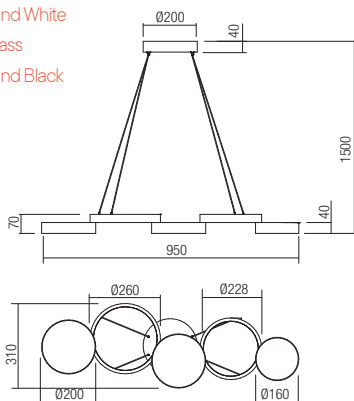

Led type SMD LED 828 pcs x 0,78W
Power 65W
Input 220-240V, 50/60Hz
Color temperature 3000K
Lumen source 9393 lm
Lumen system 4137 lm
CRI 90
Dimmable (3 step) ☒

CE IP20

art. **01-2542** Sand White
art. **01-2543** Brass
art. **01-2544** Sand Black