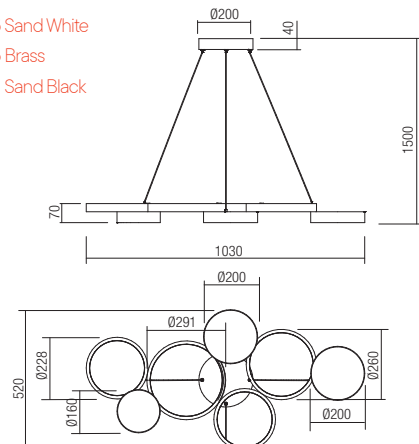

CE IP20

art. **01-2542** Sand White
art. **01-2543** Brass
art. **01-2544** Sand Black

Led type SMD LED 1212 pcs x 0,53W
Power 65W
Input 220-240V, 50/60Hz
Color temperature 3000K
Lumen source 9626 lm
Lumen system 3913 lm
CRI 90
Dimmable (3 step)

CE IP20

art. **01-2545** Sand White
art. **01-2546** Brass
art. **01-2547** Sand Black

Led type SMD LED 828 pcs x 0,78W
Power 65W
Input 220-240V, 50/60Hz
Color temperature 3000K
Lumen source 9393 lm
Lumen system 4137 lm
CRI 90
Dimmable (3 step)