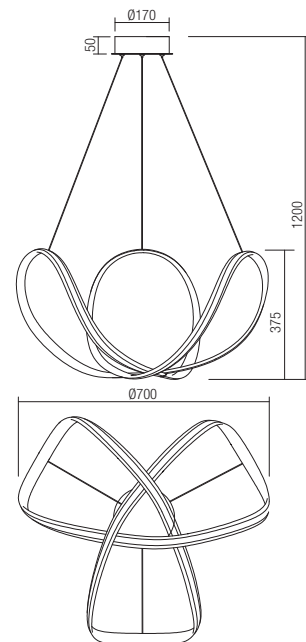

01-1785

- art. **01-1780** Matt White 3000K
- art. **01-1781** Bronze 3000K
- art. **01-1874** Matt White 4000K
- art. **01-1875** Bronze 4000K

- art. **01-1782** Matt White 3000K
- art. **01-1783** Bronze 3000K
- art. **01-1876** Matt White 4000K
- art. **01-1877** Bronze 4000K

- art. **01-1784** Matt White 3000K
- art. **01-1785** Bronze 3000K
- art. **01-1878** Matt White 4000K
- art. **01-1879** Bronze 4000K

Led type	SMD LED 2835 342 pcs x 0,11W	
Power	37W	
Input	220V-240V, 50/60Hz	
Color temperature	3000K	4000K
Lumen source	4803 lm	5043 lm
Lumen system	2978 lm	3127 lm
CRI	80	
Dimmable (3 step)	☉	

CE IP20

Led type	SMD LED 2835 342 pcs x 0,11W	
Power	37W	
Input	220V-240V, 50/60Hz	
Color temperature	3000K	4000K
Lumen source	4803 lm	5043 lm
Lumen system	2978 lm	3127 lm
CRI	80	
Dimmable (3 step)	☉	

CE IP20

Led type	SMD LED 2835 480 pcs x 0,10W	
Power	55W	
Input	220V-240V, 50/60Hz	
Color temperature	3000K	4000K
Lumen source	6882 lm	7266 lm
Lumen system	4267 lm	4480 lm
CRI	80	
Dimmable (3 step)	☉	

CE IP20