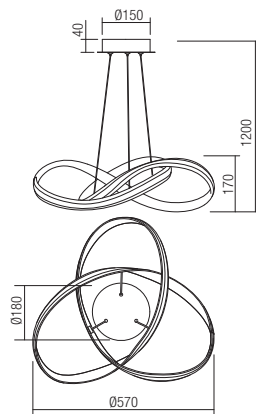

- art. **01-1784** Matt White 3000K
- art. **01-1785** Bronze 3000K
- art. **01-1878** Matt White 4000K
- art. **01-1879** Bronze 4000K

Led type	SMD LED 2835 342 pcs x 0,11W	
Power	37W	
Input	220V-240V, 50/60Hz	
Color temperature	3000K	4000K
Lumen source	4803 lm	5043 lm
Lumen system	2978 lm	3127 lm
CRI	80	
Dimmable (3 step)	☉	

CE IP20

Led type	SMD LED 2835 342 pcs x 0,11W	
Power	37W	
Input	220V-240V, 50/60Hz	
Color temperature	3000K	4000K
Lumen source	4803 lm	5043 lm
Lumen system	2978 lm	3127 lm
CRI	80	
Dimmable (3 step)	☉	

CE IP20

Led type	SMD LED 2835 480 pcs x 0,10W	
Power	55W	
Input	220V-240V, 50/60Hz	
Color temperature	3000K	4000K
Lumen source	6882 lm	7266 lm
Lumen system	4267 lm	4480 lm
CRI	80	
Dimmable (3 step)	☉	

CE IP20