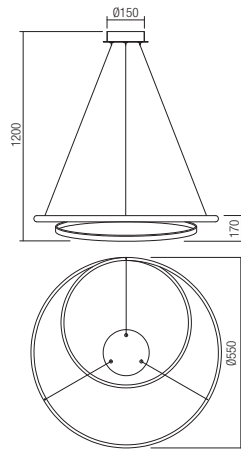

- art. **01-1793** Matt White 3000K
- art. **01-1794** Bronze 3000K
- art. **01-1888** Matt White 4000K
- art. **01-1889** Bronze 4000K

- art. **01-1795** Matt White 3000K
- art. **01-1796** Bronze 3000K
- art. **01-1890** Matt White 4000K
- art. **01-1891** Bronze 4000K

Led type SMD LED 2835 336 pcs x 0,089W
 Power 29W
 Input 220V-240V, 50/60Hz
 Color temperature 3000K | 4000K
 Lumen source 3945 lm | 4175 lm
 Lumen system 2446 lm | 2589 lm
 CRI 80
 Dimmable (3 step)

Led type SMD LED 2835 456 pcs x 0,087W
 Power 35W
 Input 220V-240V, 50/60Hz
 Color temperature 3000K | 4000K
 Lumen source 4678 lm | 5009 lm
 Lumen system 2900 lm | 3106 lm
 CRI 80
 Dimmable (3 step)