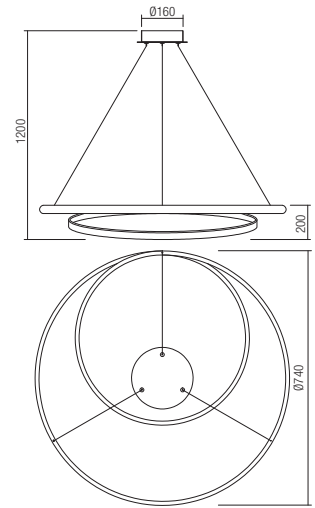

Led type SMD LED 2835 336 pcs x 0,089W
 Power 29W
 Input 220V-240V, 50/60Hz
 Color temperature 3000K | 4000K
 Lumen source 3945 lm | 4175 lm
 Lumen system 2446 lm | 2589 lm
 CRI 80
 Dimmable (3 step)

Led type SMD LED 2835 456 pcs x 0,087W
 Power 35W
 Input 220V-240V, 50/60Hz
 Color temperature 3000K | 4000K
 Lumen source 4678 lm | 5009 lm
 Lumen system 2900 lm | 3106 lm
 CRI 80
 Dimmable (3 step)