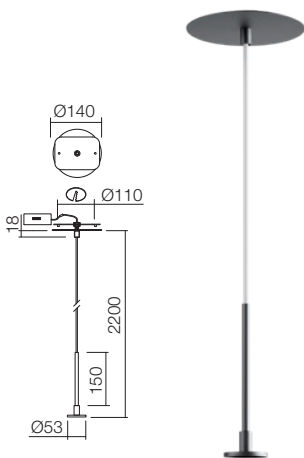

**SUSPENSION COMPONENTS**

**SURFACE SUSPENSION KIT (Support max. 30W)**

- art **SKBS01SWH** Sand White
- art **SKBS01BS** Brass
- art **SKBS01CH** Chrome
- art **SKBS01SBK** Sand Black

Power MAX 30W  
 Input 220-240V, 50/60Hz  
 Dimmable TRIAC

**CE IP44**

**RECESSED SUSPENSION KIT (Support max. 30W)**

- art **SKBR01SWH** Sand White
- art **SKBR01BS** Brass
- art **SKBR01CH** Chrome
- art **SKBR01SBK** Sand Black

Power MAX 30W  
 Input 220-240V, 50/60Hz  
 Dimmable TRIAC

**CE IP44**

**INTERMEDIATE DIFFUSER 3W**

- art **LSD01-2604SWH** Sand White
- art **LSD01-2604BS** Brass
- art **LSD01-2604CH** Chrome
- art **LSD01-2604SBK** Sand Black

Led type SMD LED 2835 36 pcs x 0,08W  
 Power 3W  
 Input 6V  
 Color temperature 3000 K  
 Lumen source 350 lm  
 Lumen system 260 lm  
 CRI 90  
 Dimmable TRIAC

**CE IP44**

**INTERMEDIATE DIFFUSER 7.5W**

- art **LSD01-2249SWH** Sand White
- art **LSD01-2449BS** Brass
- art **LSD01-2449CH** Chrome
- art **LSD01-2449SBK** Sand Black

Led type SMD LED 2835 90 pcs x 0,08W  
 Power 7,5W  
 Input 15V  
 Color temperature 3000K  
 Lumen source 1000 lm  
 Lumen system 750 lm  
 CRI 90  
 Dimmable TRIAC