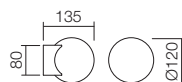

WALL/CEILING LAMP

- art **01-2600** Sand White
- art **01-2601** Brass
- art **01-2602** Chrome
- art **01-2603** Sand Black

Led type SMD LED 2835 15 pcs x 0,33W
Power 5W
Input 220-240V, 50/60Hz
Color temperature 3000K
Lumen source 450 lm
Lumen system 330 lm
CRI 90
Not dimmable

CE IP44