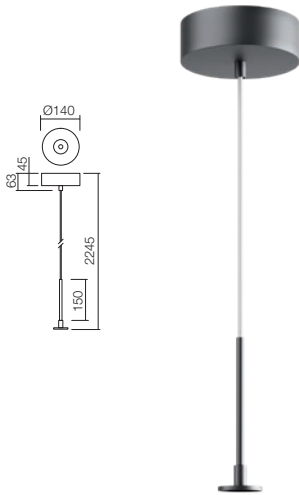

**SUSPENSION COMPONENTS**

**SURFACE SUSPENSION KIT (Support max. 30W)**

- art **SKBS01SWH** Sand White
- art **SKBS01BS** Brass
- art **SKBS01CH** Chrome
- art **SKBS01SBK** Sand Black

Power MAX 30W  
 Input 220-240V, 50/60Hz  
 Dimmable TRIAC

**CE IP44**

**RECESSED SUSPENSION KIT (Support max. 30W)**

- art **SKBR01SWH** Sand White
- art **SKBR01BS** Brass
- art **SKBR01CH** Chrome
- art **SKBR01SBK** Sand Black

Power MAX 30W  
 Input 220-240V, 50/60Hz  
 Dimmable TRIAC

**CE IP44**

**INTERMEDIATE DIFFUSER 3W**

- art **LSD01-2604SWH** Sand White
- art **LSD01-2604BS** Brass
- art **LSD01-2604CH** Chrome
- art **LSD01-2604SBK** Sand Black

Led type SMD LED 2835 36 pcs x 0,08W  
 Power 3W  
 Input 6V  
 Color temperature 3000 K  
 Lumen source 350 lm  
 Lumen system 260 lm  
 CRI 90  
 Dimmable TRIAC

**CE IP44**

**INTERMEDIATE DIFFUSER 7.5W**

- art **LSD01-2249SWH** Sand White
- art **LSD01-2449BS** Brass
- art **LSD01-2449CH** Chrome
- art **LSD01-2449SBK** Sand Black

Led type SMD LED 2835 90 pcs x 0,08W  
 Power 7,5W  
 Input 15V  
 Color temperature 3000K  
 Lumen source 1000 lm  
 Lumen system 750 lm  
 CRI 90  
 Dimmable TRIAC