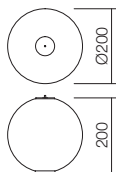

Led type SMD LED 2835 90 pcs x 0,08W
Power 7,5W
Input 15V
Color temperature 3000K
Lumen source 1000 lm
Lumen system 750 lm
CRI 90
Dimmable TRIAC

CE IP44