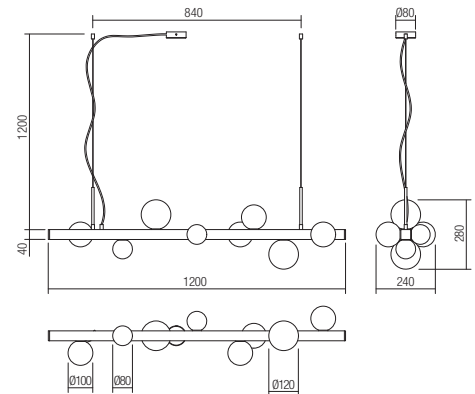

- art. **01-2374** Brushed gold
- art. **01-2375** Brushed black

Lampholder G9
 Power 6 x max. 28W
 Input 230V, 50Hz

CE IP20

- art. **01-2376** Brushed gold
- art. **01-2377** Brushed black

Lampholder G9
 Power 8 x max. 28W
 Input 230V, 50Hz

CE IP20

- art. **01-2372** Brushed gold
- art. **01-2373** Brushed black

Lampholder G9
 Power 1 x max. 28W
 Input 230V, 50Hz

CE IP20