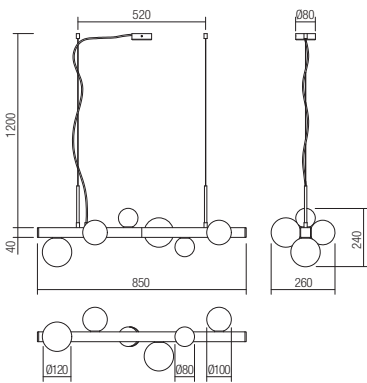

- art. **01-2374** Brushed gold
- art. **01-2375** Brushed black

Lampholder G9
 Power 6 x max. 28W
 Input 230V, 50Hz

CE IP20

- art. **01-2376** Brushed gold
- art. **01-2377** Brushed black

Lampholder G9
 Power 8 x max. 28W
 Input 230V, 50Hz

CE IP20

- art. **01-2372** Brushed gold
- art. **01-2373** Brushed black

Lampholder G9
 Power 1 x max. 28W
 Input 230V, 50Hz

CE IP20