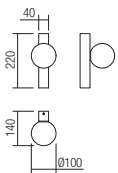

- art. **01-2374** Brushed gold
- art. **01-2375** Brushed black

Lampholder G9
 Power 6 x max. 28W
 Input 230V, 50Hz

CE IP20

- art. **01-2376** Brushed gold
- art. **01-2377** Brushed black

Lampholder G9
 Power 8 x max. 28W
 Input 230V, 50Hz

CE IP20

- art. **01-2372** Brushed gold
- art. **01-2373** Brushed black

Lampholder G9
 Power 1 x max. 28W
 Input 230V, 50Hz

CE IP20