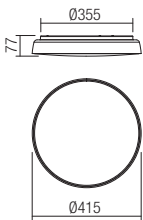

01-1682

art. **01-1681** Matt White  
art. **01-1682** Matt Black

01-1679

art. **01-1679** Matt White  
art. **01-1680** Matt Black

Led type	SMD LED 2835 48 pcs x 1,04W
Power	50W
Input	220V-240V, 50/60Hz
Color temperature	3000K
Lumen source	5100 lm
Lumen system	3152 lm
CRI	80
Not dimmable	

CE IP20

Led type	SMD LED 2835 36 pcs x 0,6W
Power	24W
Input	220V-240V, 50/60Hz
Color temperature	3000K
Lumen source	3000 lm
Lumen system	1924 lm
CRI	80
Not dimmable	

CE IP20