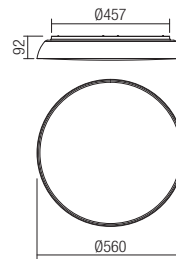

01-1682

art. **01-1681** Matt White  
art. **01-1682** Matt Black

01-1679

art. **01-1679** Matt White  
art. **01-1680** Matt Black

Led type	SMD LED 2835 48 pcs x 1,04W
Power	50W
Input	220V-240V, 50/60Hz
Color temperature	3000K
Lumen source	5100 lm
Lumen system	3152 lm
CRI	80
Not dimmable	

CE IP20

Led type	SMD LED 2835 36 pcs x 0,6W
Power	24W
Input	220V-240V, 50/60Hz
Color temperature	3000K
Lumen source	3000 lm
Lumen system	1924 lm
CRI	80
Not dimmable	

CE IP20