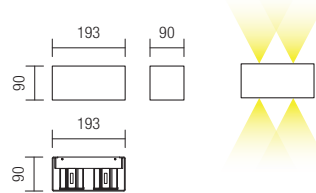

art. **01-1229** Matt white  
art. **01-2809** Matt black

Led type	COB LED 2 pcs x 3,6W
Power	7W
Input	220-240V.50/60Hz
Color temperature	3000K
Lumen source	766 lm
Lumen system	508 lm
Optic	max. 90°/90°
CRI	80
Not dimmable	
<b>CE IP20</b>	

art. **01-1230** Matt white  
art. **01-2810** Matt black

Led type	COB LED 4 pcs x 3,6W
Power	15W
Input	220-240V.50/60Hz
Color temperature	3000K
Lumen source	1482 lm
Lumen system	1300 lm
Optic	max. 90°/90°
CRI	80
Not dimmable	
<b>CE IP20</b>	