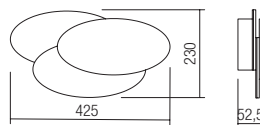

CE IP20

art. **01-1445**

Led type	SMD LED 2835 60 pcs x 0,2W
Power	12W
Input	220-240V, 50/60Hz
Color temperature	3000K
Lumen source	1490 lm
Lumen system	760 lm
CRI	85
Not dimmable	

CE IP20

art. **01-2297**