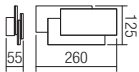

art. **01-1444**

Led type	SMD LED 2835 60 pcs x 0,2W
Power	12W
Input	220-240V, 50/60Hz
Color temperature	3000K
Lumen source	1490 lm
Lumen system	760 lm
CRI	85
Not dimmable	

CE IP20

art. **01-2296**

Led type	SMD LED 2835 180 pcs x 0,2W
Power	35,76W
Input	220-240V, 50/60Hz
Color temperature	3000K
Lumen source	4291 lm
Lumen system	1620 lm
CRI	85
Not dimmable	

CE IP20

art. **01-1445**

Led type	SMD LED 2835 60 pcs x 0,2W
Power	12W
Input	220-240V, 50/60Hz
Color temperature	3000K
Lumen source	1490 lm
Lumen system	760 lm
CRI	85
Not dimmable	

CE IP20

art. **01-2297**

Led type	SMD LED 2835 180 pcs x 0,2W
Power	35,76W
Input	220-240V, 50/60Hz
Color temperature	3000K
Lumen source	4291 lm
Lumen system	1620 lm
CRI	85
Not dimmable	

CE IP20