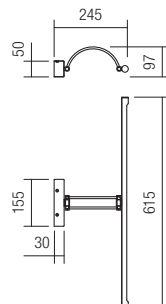

art. **01-458** Chrome
art. **01-459** Satin Nickel
art. **01-460** Antique Brass

01-457

Led type	EPISTAR SMD LED 40 pcs x 0,2W
Power	7,3W
Input	220V-240V, 50/60Hz
Color temperature	3000K
Lumen source	828 lm
Lumen system	620 lm
CRI	85
Not dimmable	