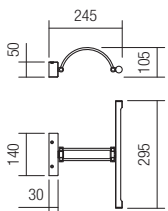

art. **01-458** Chrome
art. **01-459** Satin Nickel
art. **01-460** Antique Brass

01-457

Led type	EPISTAR SMD LED 40 pcs x 0,2W
Power	7,3W
Input	220V-240V, 50/60Hz
Color temperature	3000K
Lumen source	828 lm
Lumen system	620 lm
CRI	85
Not dimmable	