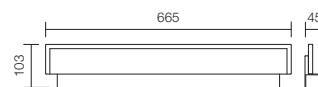

Led type	EPISTAR SMD LED 90pcs x 0.2W	
Power	18W	
Input	220V~240V, 50/60Hz	
Color temperature	3000K	4000K
Lumen source	1809 lm	1880 lm
Lumen system	1496 lm	1513 lm
CRI	80	
Not dimmable		

CE IP21